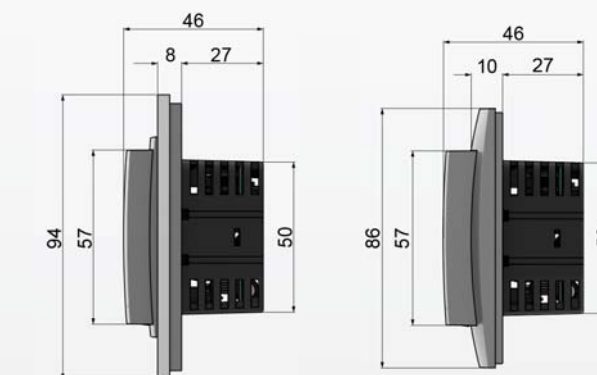

**Remote control:**

The possibility to control LARA using a smartphone or tablet

**External description of the device**

**Dimension**

Frame metal, glass, wood,

Plastic frame

**Specification of LARA**

- Display:** color OLED 128 x 128 pixels, 26 x 26 mm
- 3 ways to control** that can be combined:
  - touchpad on the front panel (without buttons)
  - remote control (included in the package)
  - iPhone applications or Android smart phone
- Rozměry:** 57 x 57 x 46 mm (without frame), 86 x 86 x 46 mm (with plastic frame), 94 x 94 x 46 mm (frame metal, glass, wood, granite)