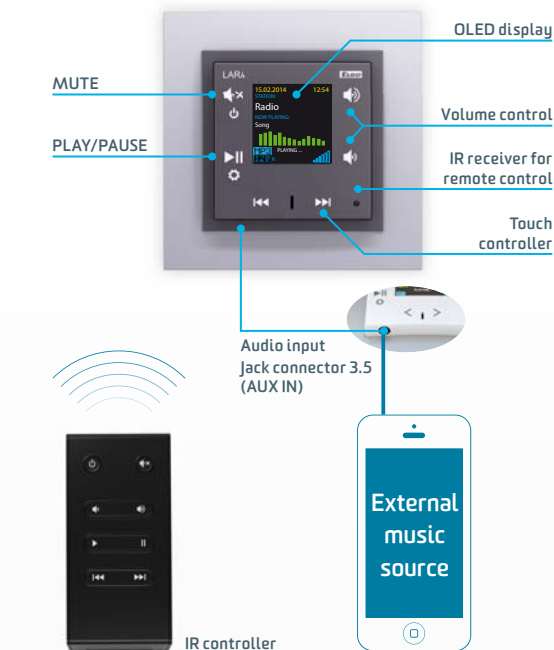

**LARA Intercom**

You do not want to run around the house and call and force your kids to lunch? LARA can help you. You can communicate in both directions among individual participants or call everyone at once.

**LARA Videophone**

**LARA Intercom**

**LARA - Wireless connection**

**LARA iNELS multimedia**

**LARA multimedia**

It's the most comprehensive device in LARA range, and has a function as Audio zone in iNELS BUS system, and includes all the features of all versions (Radio, Music, Videophone, IP Intercom). You can control it not only through the application but also from television. Create your playlist and then play it in various Audio zones. You are the master of your music, and you have all 5 together!

**Remote control:**

The possibility to control LARA using a smartphone or tablet

**External description of the device**

**Dimension**

Frame metal, glass, wood,

Plastic frame

**Specification of LARA**

- Display:** color OLED 128 x 128 pixels, 26 x 26 mm
- 3 ways to control** that can be combined:
  - touchpad on the front panel (without buttons)
  - remote control (included in the package)
  - iPhone applications or Android smart phone
- Rozměry:** 57 x 57 x 46 mm (without frame), 86 x 86 x 46 mm (with plastic frame), 94 x 94 x 46 mm (frame metal, glass, wood, granite)

**Example of installation**

**Internal description of the device**

- Power:** PoE (LAN cable with power supply), DC 12-24V / 0.5-1.2A (according to power of the connected speakers)
- Inputs:** audio input stereo jack 3.5mm on the front panel
- Outputs:** 2 x speakers with maximum power of 2 x 10W / 8 Ω and line output 2 x TV on the back side