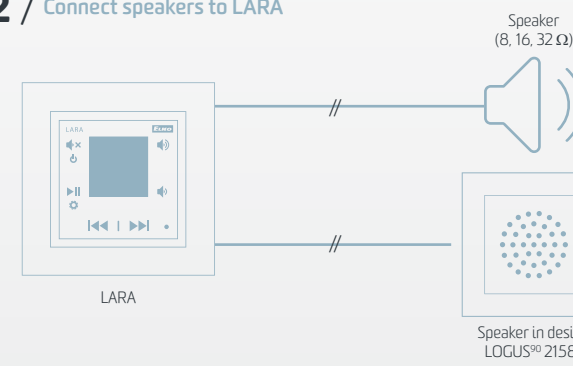

**LARA music**

Do you want to play their favorite music without inserting a silver disk into the CD player or searching MP3 files on your PC? Now you have all the tracks in the central storage (NAS), and you can share them with all the residents. You can save them in formats mp3, wma, ogg or acc.

**Easy installation in 3 steps**

**01 / Connect LARA and switch**

**02 / Connect speakers to LARA**

**03 / Setting of LARA through LARA configurator**

**Legend:**

- LAN (Local Area Network)**
  - computer Cables (UTP) stretched over the building and connected to a switch
  - connect computers and other IP devices connected to the network
- IP (Internet Protocol)**
  - it is device protocol operating in LAN networks
  - each device has its own unique IP address (e.g. 192.168.1.1)
- WiFi (Wireless Fidelity)**
  - wireless network ( WLAN)
- WiFi Bridge (wireless bridge), 7211**
  - bridge (converter) allowing the transfer LAN cable to the WiFi
- PoE (Power Over Ethernet)**
  - it enables to supply terminal devices using LAN cable
  - either via an adapter (6191) inserted to LAN cable or a switch, which has a built-in PoE (7209, 7210)
- Switch, router**
  - the box, that connects through the LAN cables and ensures communication between devices which are connected to the box.
  - router ensures Internet to the LAN
- HDMI (High Definition Multimedia Interface),**
  - it is an interface used in audio / video for transmission of video and audio signals
  - used to connect the TV to video and audio sources, mostly in high resolution
- iMM Server (iNELS Multimedia Server), 4933**
  - it is a computer device which enabling the management of individual Video zone and Audio zone
  - it can serve as internal or external data storage to store music, movies and pictures
- NAS (Network Attached Storage), 7212**
  - the storage of data (music, movies, photos) connected to the LAN
  - you can use any hard disc, not depends on memory size
  - enables intelligent management and data backup