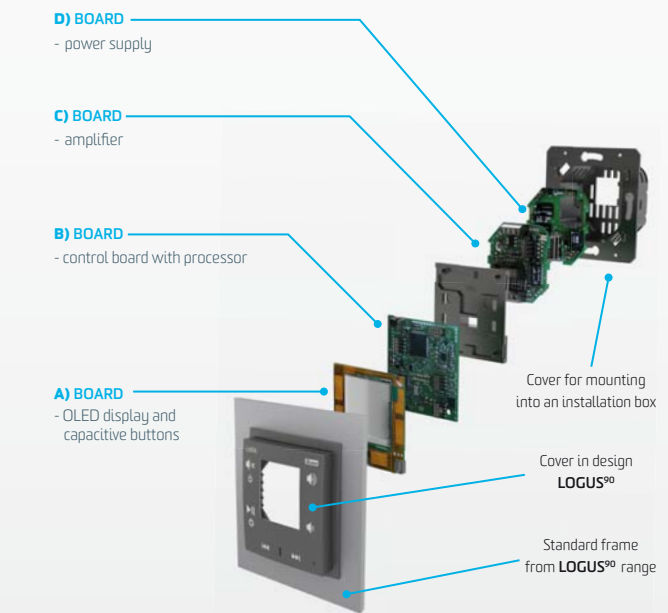

**LARA Videophone**

**LARA Intercom**

**LARA - Wireless connection**

**LARA iNELS multimedia**

**LARA multimedia**

It's the most comprehensive device in LARA range, and has a function as Audio zone in iNELS BUS system, and includes all the features of all versions (Radio, Music, Videophone, IP Intercom). You can control it not only through the application but also from television. Create your playlist and then play it in various Audio zones. You are the master of your music, and you have all 5 together!

**Remote control:**

The possibility to control LARA using a smartphone or tablet

**External description of the device**

**Dimension**

Frame metal, glass, wood,

Plastic frame

**Specification of LARA**

- Display:** color OLED 128 x 128 pixels, 26 x 26 mm
- 3 ways to control** that can be combined:
  - touchpad on the front panel (without buttons)
  - remote control (included in the package)
  - iPhone applications or Android smart phone
- Rozměry:** 57 x 57 x 46 mm (without frame), 86 x 86 x 46 mm (with plastic frame), 94 x 94 x 46 mm (frame metal, glass, wood, granite)

**Example of installation**

**Internal description of the device**

- Power:** PoE (LAN cable with power supply), DC 12-24V / 0.5-1.2A (according to power of the connected speakers)
- Inputs:** audio input stereo jack 3.5mm on the front panel
- Outputs:** 2 x speakers with maximum power of 2 x 10W / 8 Ω and line output 2 x TV on the back side