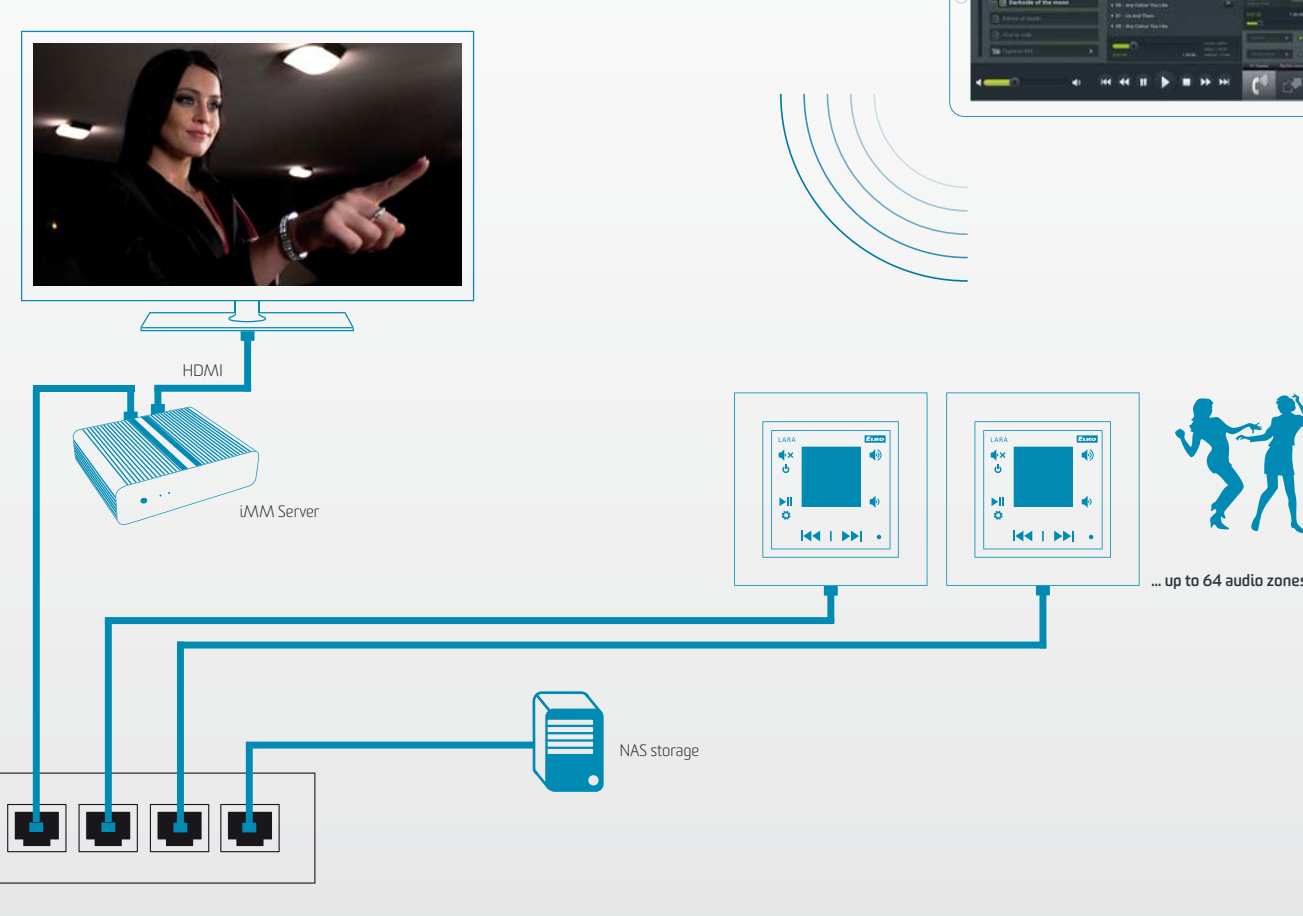

**LARA Intercom**

You do not want to run around the house and call and force your kids to lunch? LARA can help you. You can communicate in both directions among individual participants or call everyone at once.

**LARA Videophone**

**LARA Intercom**

**LARA - Wireless connection**

**LARA iNELS multimedia**

**LARA multimedia**

It's the most comprehensive device in LARA range, and has a function as Audio zone in iNELS BUS system, and includes all the features of all versions (Radio, Music, Videophone, IP Intercom). You can control it not only through the application but also from television. Create your playlist and then play it in various Audio zones. You are the master of your music, and you have all 5 together!

**Remote control:**

The possibility to control LARA using a smartphone or tablet

**External description of the device**

**Dimension**

Frame metal, glass, wood,

Plastic frame

**Specification of LARA**

- Display:** color OLED 128 x 128 pixels, 26 x 26 mm
- 3 ways to control** that can be combined:
  - touchpad on the front panel (without buttons)
  - remote control (included in the package)
  - iPhone applications or Android smart phone
- Rozměry:** 57 x 57 x 46 mm (without frame), 86 x 86 x 46 mm (with plastic frame), 94 x 94 x 46 mm (frame metal, glass, wood, granite)

**Example of installation**

**Internal description of the device**

- Power:** PoE (LAN cable with power supply), DC 12-24V / 0.5-1.2A (according to power of the connected speakers)
- Inputs:** audio input stereo jack 3.5mm on the front panel
- Outputs:** 2 x speakers with maximum power of 2 x 10W / 8 Ω and line output 2 x TV on the back side