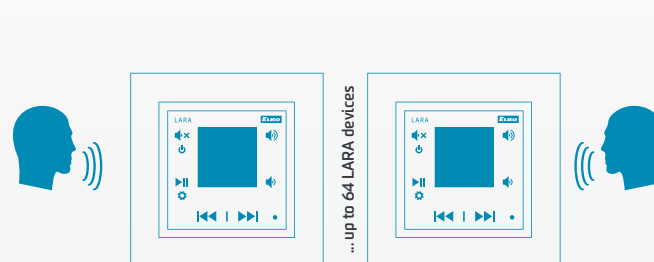

Number means order code

**LARA videophone**

LARA can replace IP Intercom (home doorkeeper) if you wish. Thanks to advanced IP Intercoms from the Czech Company 2N you can communicate with words and pictures with LARA in your room. You can connect several Intercoms and up to 64x LARA devices.

**LARA Intercom**

You do not want to run around the house and call and force your kids to lunch? LARA can help you. You can communicate in both directions among individual participants or call everyone at once.

**LARA Videophone**

**LARA Intercom**

**LARA - Wireless connection**

**LARA iNELS multimedia**

**LARA multimedia**

It's the most comprehensive device in LARA range, and has a function as Audio zone in iNELS BUS system, and includes all the features of all versions (Radio, Music, Videophone, IP Intercom). You can control it not only through the application but also from television. Create your playlist and then play it in various Audio zones. You are the master of your music, and you have all 5 together!