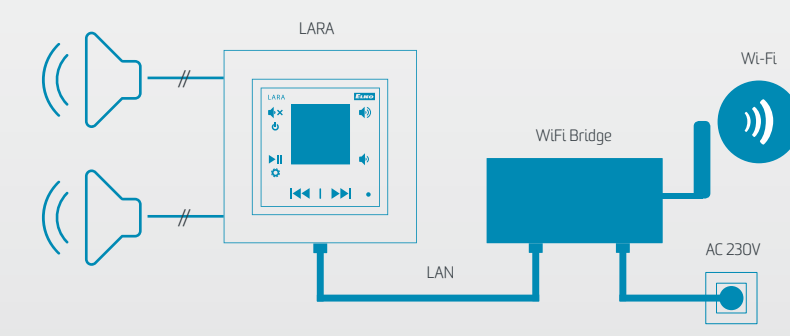

Number means order code

**LARA videophone**

LARA can replace IP Intercom (home doorkeeper) if you wish. Thanks to advanced IP Intercoms from the Czech Company 2N you can communicate with words and pictures with LARA in your room. You can connect several Intercoms and up to 64x LARA devices.

**LARA Intercom**

You do not want to run around the house and call and force your kids to lunch? LARA can help you. You can communicate in both directions among individual participants or call everyone at once.

**LARA Videophone**

**LARA Intercom**

**LARA - Wireless connection**

**LARA iNELS multimedia**

**LARA multimedia**

It's the most comprehensive device in LARA range, and has a function as Audio zone in iNELS BUS system, and includes all the features of all versions (Radio, Music, Videophone, IP Intercom). You can control it not only through the application but also from television. Create your playlist and then play it in various Audio zones. You are the master of your music, and you have all 5 together!