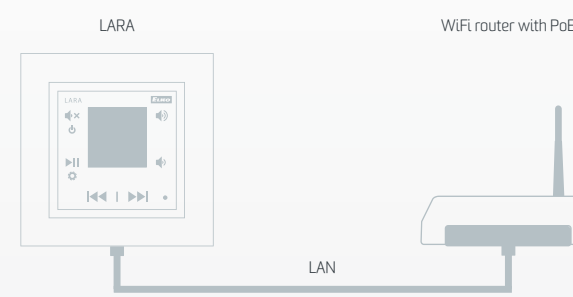

**Easy installation in 3 steps**

**01 / Connect LARA and switch**

**02 / Connect speakers to LARA**

**03 / Setting of LARA through LARA configurator**

**Legend:**

- LAN (Local Area Network)**
  - computer Cables (UTP) stretched over the building and connected to a switch
  - connect computers and other IP devices connected to the network
- IP (Internet Protocol)**
  - it is device protocol operating in LAN networks
  - each device has its own unique IP address (e.g. 192.168.1.1)
- WiFi (Wireless Fidelity)**
  - wireless network ( WLAN)
- WiFi Bridge (wireless bridge), 7211**
  - bridge (converter) allowing the transfer LAN cable to the WiFi
- PoE (Power Over Ethernet)**
  - it enables to supply terminal devices using LAN cable
  - either via an adapter (6191) inserted to LAN cable or a switch, which has a built-in PoE (7209, 7210)
- Switch, router**
  - the box, that connects through the LAN cables and ensures communication between devices which are connected to the box.
  - router ensures Internet to the LAN
- HDMI (High Definition Multimedia Interface),**
  - it is an interface used in audio / video for transmission of video and audio signals
  - used to connect the TV to video and audio sources, mostly in high resolution
- iMM Server (iNELS Multimedia Server), 4933**
  - it is a computer device which enabling the management of individual Video zone and Audio zone
  - it can serve as internal or external data storage to store music, movies and pictures
- NAS (Network Attached Storage), 7212**
  - the storage of data (music, movies, photos) connected to the LAN
  - you can use any hard disc, not depends on memory size
  - enables intelligent management and data backup