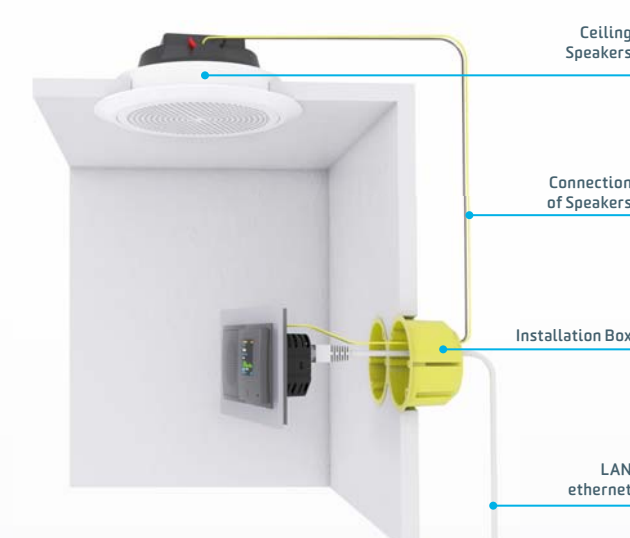

**LARA Videophone**

**LARA Intercom**

**LARA - Wireless connection**

**LARA iNELS multimedia**

**LARA multimedia**

It's the most comprehensive device in LARA range, and has a function as Audio zone in iNELS BUS system, and includes all the features of all versions (Radio, Music, Videophone, IP Intercom). You can control it not only through the application but also from television. Create your playlist and then play it in various Audio zones. You are the master of your music, and you have all 5 together!

**Remote control:**

The possibility to control LARA using a smartphone or tablet

**External description of the device**

**Dimension**

Frame metal, glass, wood,

Plastic frame

**Specification of LARA**

- Display:** color OLED 128 x 128 pixels, 26 x 26 mm
- 3 ways to control** that can be combined:
  - touchpad on the front panel (without buttons)
  - remote control (included in the package)
  - iPhone applications or Android smart phone
- Rozměry:** 57 x 57 x 46 mm (without frame), 86 x 86 x 46 mm (with plastic frame), 94 x 94 x 46 mm (frame metal, glass, wood, granite)

**Example of installation**

**Internal description of the device**

- Power:** PoE (LAN cable with power supply), DC 12-24V / 0.5-1.2A (according to power of the connected speakers)
- Inputs:** audio input stereo jack 3.5mm on the front panel
- Outputs:** 2 x speakers with maximum power of 2 x 10W / 8 Ω and line output 2 x TV on the back side