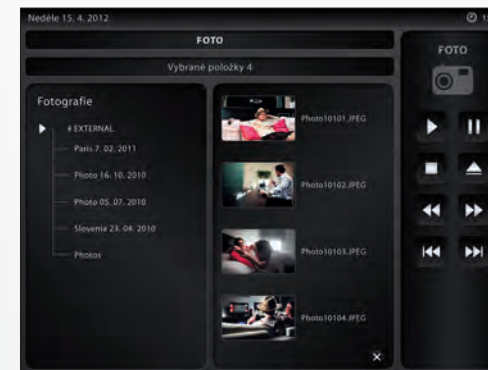

DESCRIPTION OF INDIVIDUAL FUNCTIONS

SIMPLE, LOGICAL, WELL-ARRANGED

MENU ELECTRO-INSTALLATION

In menu Electro-installation you can set the control of lights, blinds and other appliances throughout your home. Everything is controlled by a simple click on the icons identifying lights or blinds. If the lights are turned on, the icon of light is lighted up on iTP.

MENU MEDIA

By using the menu Media you can switch your favorite TV programs on different televisions, to watch movies, play music in Audiozone or on TV. View your favorite photos right in the iTP or browse and reply to the emails. With this virtual keyboard it is easier than you can imagine!

MENU AIR-CONDITION

This lets you keep the climate in your entire home under control. The module actually makes it fun to regulate air-conditioning, ventilation, heating and dehumidifying. Moreover, through interfacing with the weather station, you gain a clear overview of the current weather (information on strong wind, moisture and temperature).

Another innovation in ultimate comfort regulation is the option of controlling fan speed in preset modes (Low, Medium, High, Auto), the option of turning valves or activating the Plasma function.

Photos

It certainly happened to you, that you remember a favorite photo, but did not want to turn on your computer and intricately search for it in other documents. From now just one touch of the iTP and you are there. All stored photos can be found easily and quickly.

MENU SAFETY