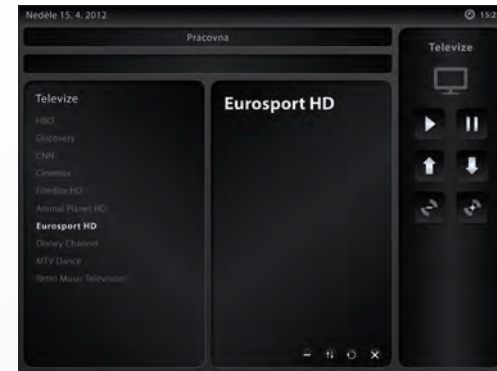

DESCRIPTION OF INDIVIDUAL FUNCTIONS

SIMPLE, LOGICAL, WELL-ARRANGED

Television

Entertainment throughout the home is under your control and you can operate it from a single location. With just a touch you can select channels on televisions in each zone. To switch between zones, just by clicking on the chosen zone - directly above the list of TV channels. Fun around the house and the comfort of control from one place, that's iTP!