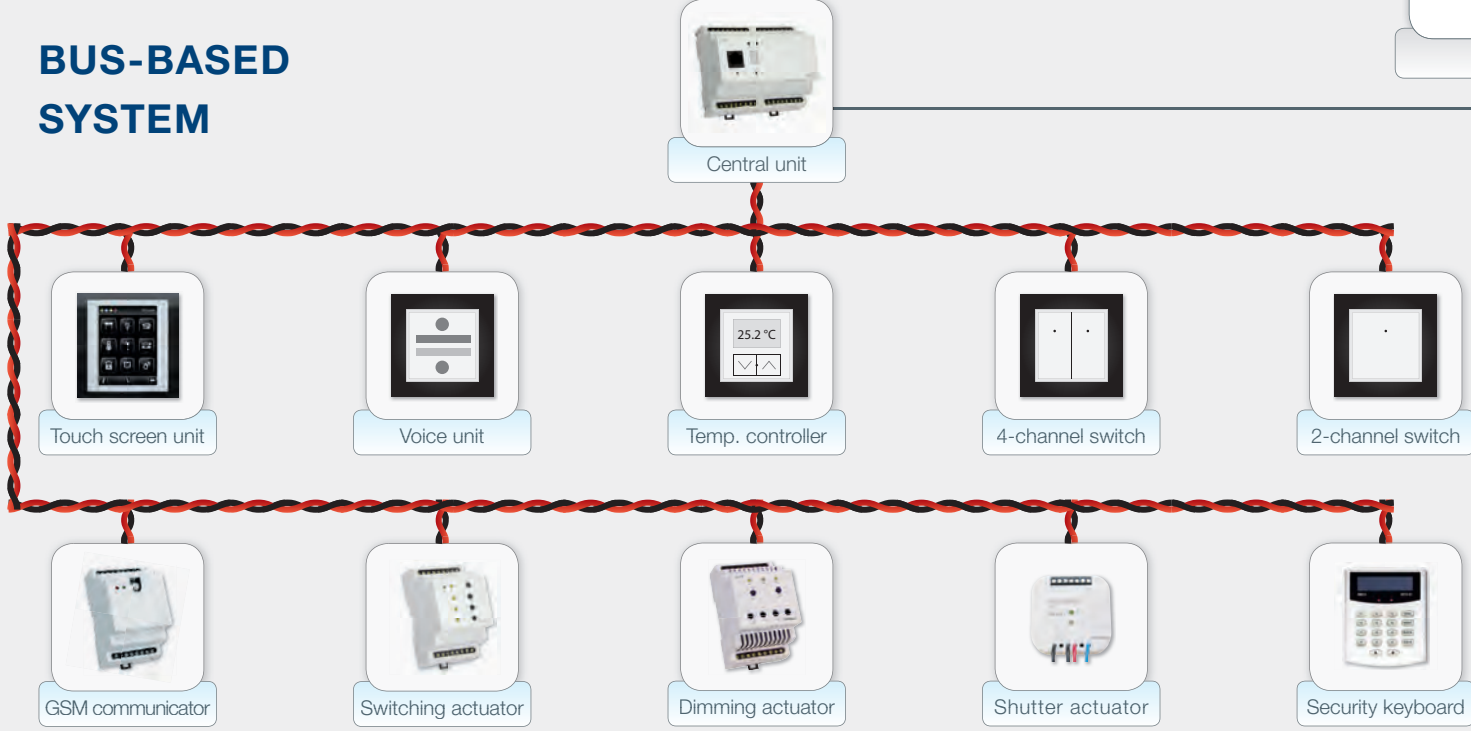

## Internet

An integral part of our lives and the iTP device is a web browser. Take the opportunity to be on-line - just so you know about current weather, events at home and abroad ... to stay abreast. Use the virtual keyboard to choose your favorite Websites and share your experiences with others.

## SWITCHING APPLIANCES

Advanced household control is offered through the possibilities of integrating third parties. We are now partners with Miele, world-famous and trusted brand in home appliances. Through iTP, you can check the status of the washing machine, drier, dishwasher, coffee maker, refrigerator, freezer, built-in steam oven, ceramic cooktop, induction cooktop, or hood, all from the series of appliances Miele@home!

## BUS-BASED SYSTEM

## WIRELESS SYSTEM