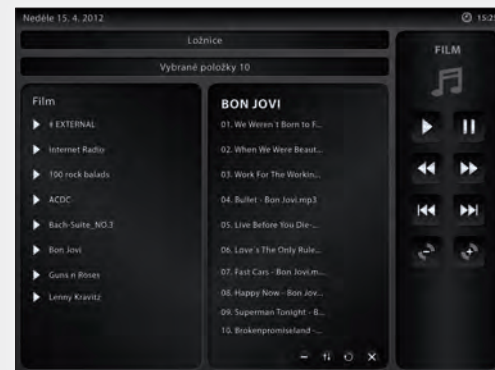

MENU ACCESSORIES

Make a note directly in iTP, verify the accuracy of your calculations using a simple calculator or read the e-mails easily and quickly in iTP. From now on you have quick and perfect overview!

Music

Upload your favorite songs and launch them directly in iTP using a few simple touches. You can create your own clear playlist and play it in any Audio or Videozones. You can also control the volume of zones via iTP. It's up to you and your mood, when choosing what music will sound throughout the whole house or only in selected rooms.