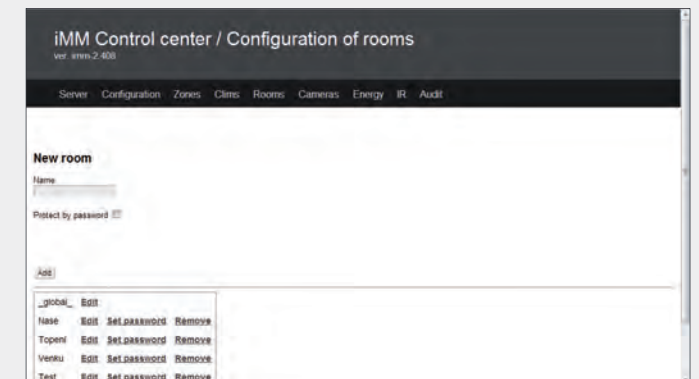

VARIABLE SETTING

You can set iTP very easily via web interface. You can determine yourself what features you want on your iTP, you can to choose their location or have all deployed automatically. You decide how you want your iTP to look.