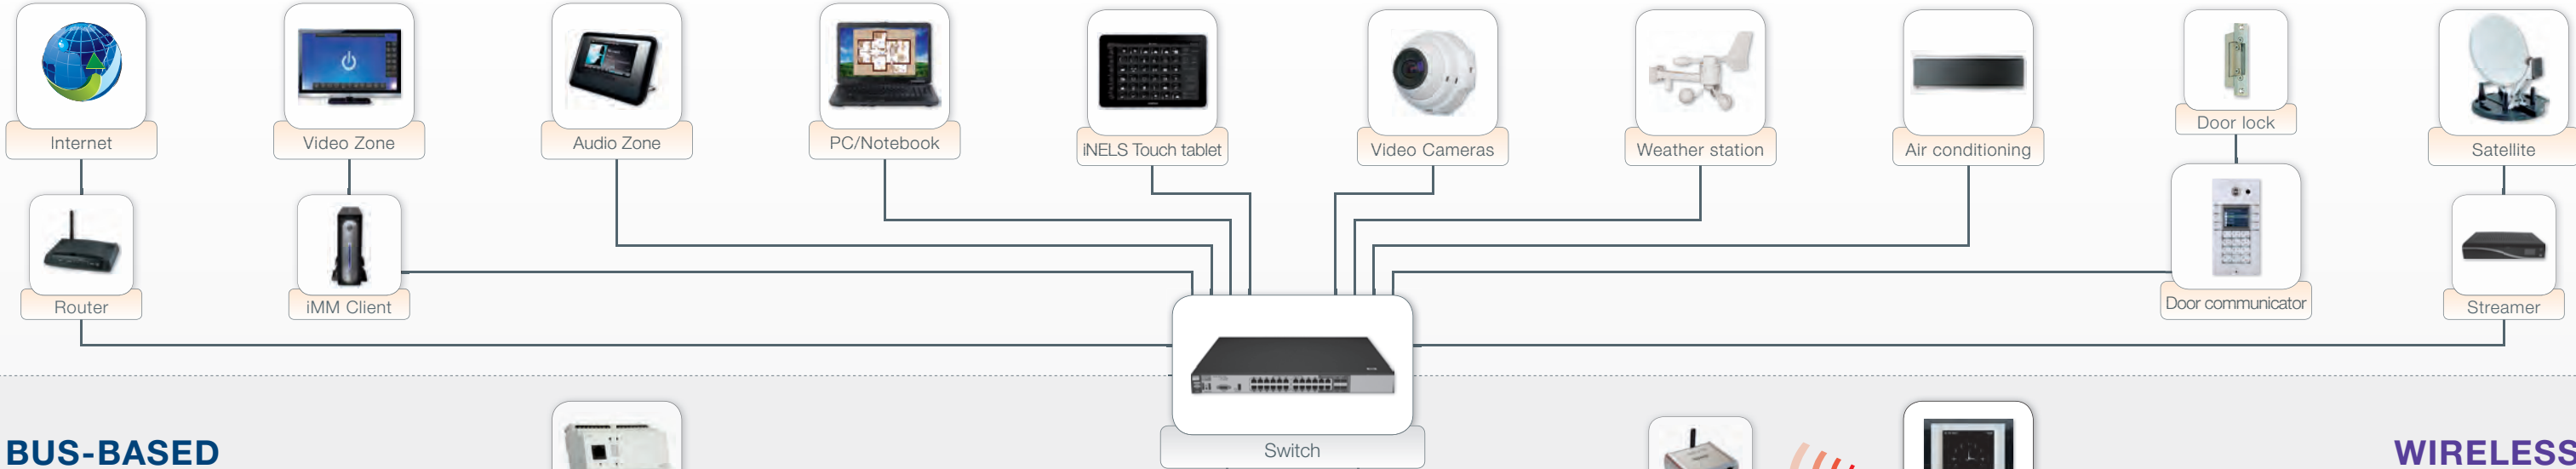

COMPREHENSIVE SOLUTION

MULTIMEDIA EXTENSION