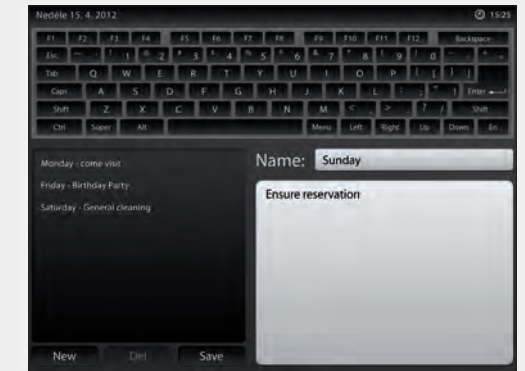

MENU ACCESSORIES

Make a note directly in iTP, verify the accuracy of your calculations using a simple calculator or read the e-mails easily and quickly in iTP. From now on you have quick and perfect overview!

Music

Upload your favorite songs and launch them directly in iTP using a few simple touches. You can create your own clear playlist and play it in any Audio or Videozones. You can also control the volume of zones via iTP. It's up to you and your mood, when choosing what music will sound throughout the whole house or only in selected rooms.