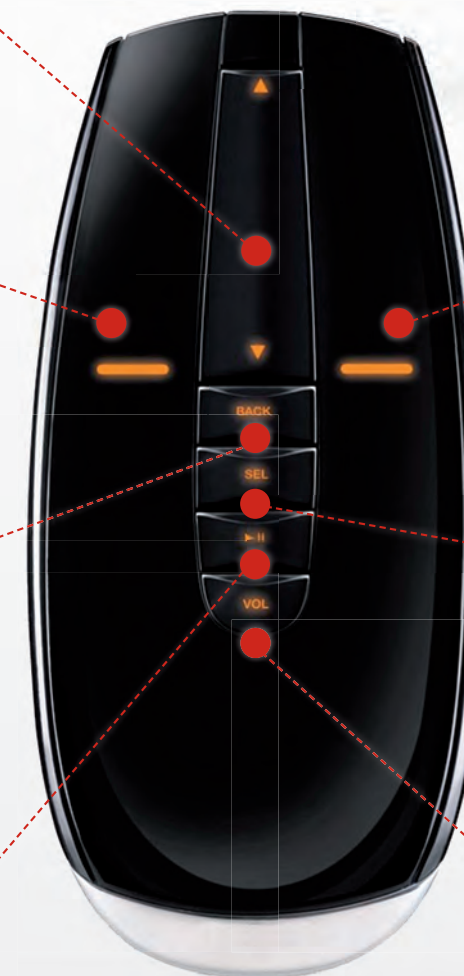

## Play/Pause

This button controls video playback.

## Right button

Serves for deleting items from the playlist, should you wish to do so.

## Sel

By clicking this button you will display the iMM menu, i.e. the status bar at the top, the module menu at the bottom and the control panel on the right of the TV screen.

## Volume control

Controlling the volume of the audio playback. Increase volume by pressing and holding the button and moving your hand from left to right, and decrease the volume by moving your hand from right to left. Switch off the audio with a short click of the button (MUTE).