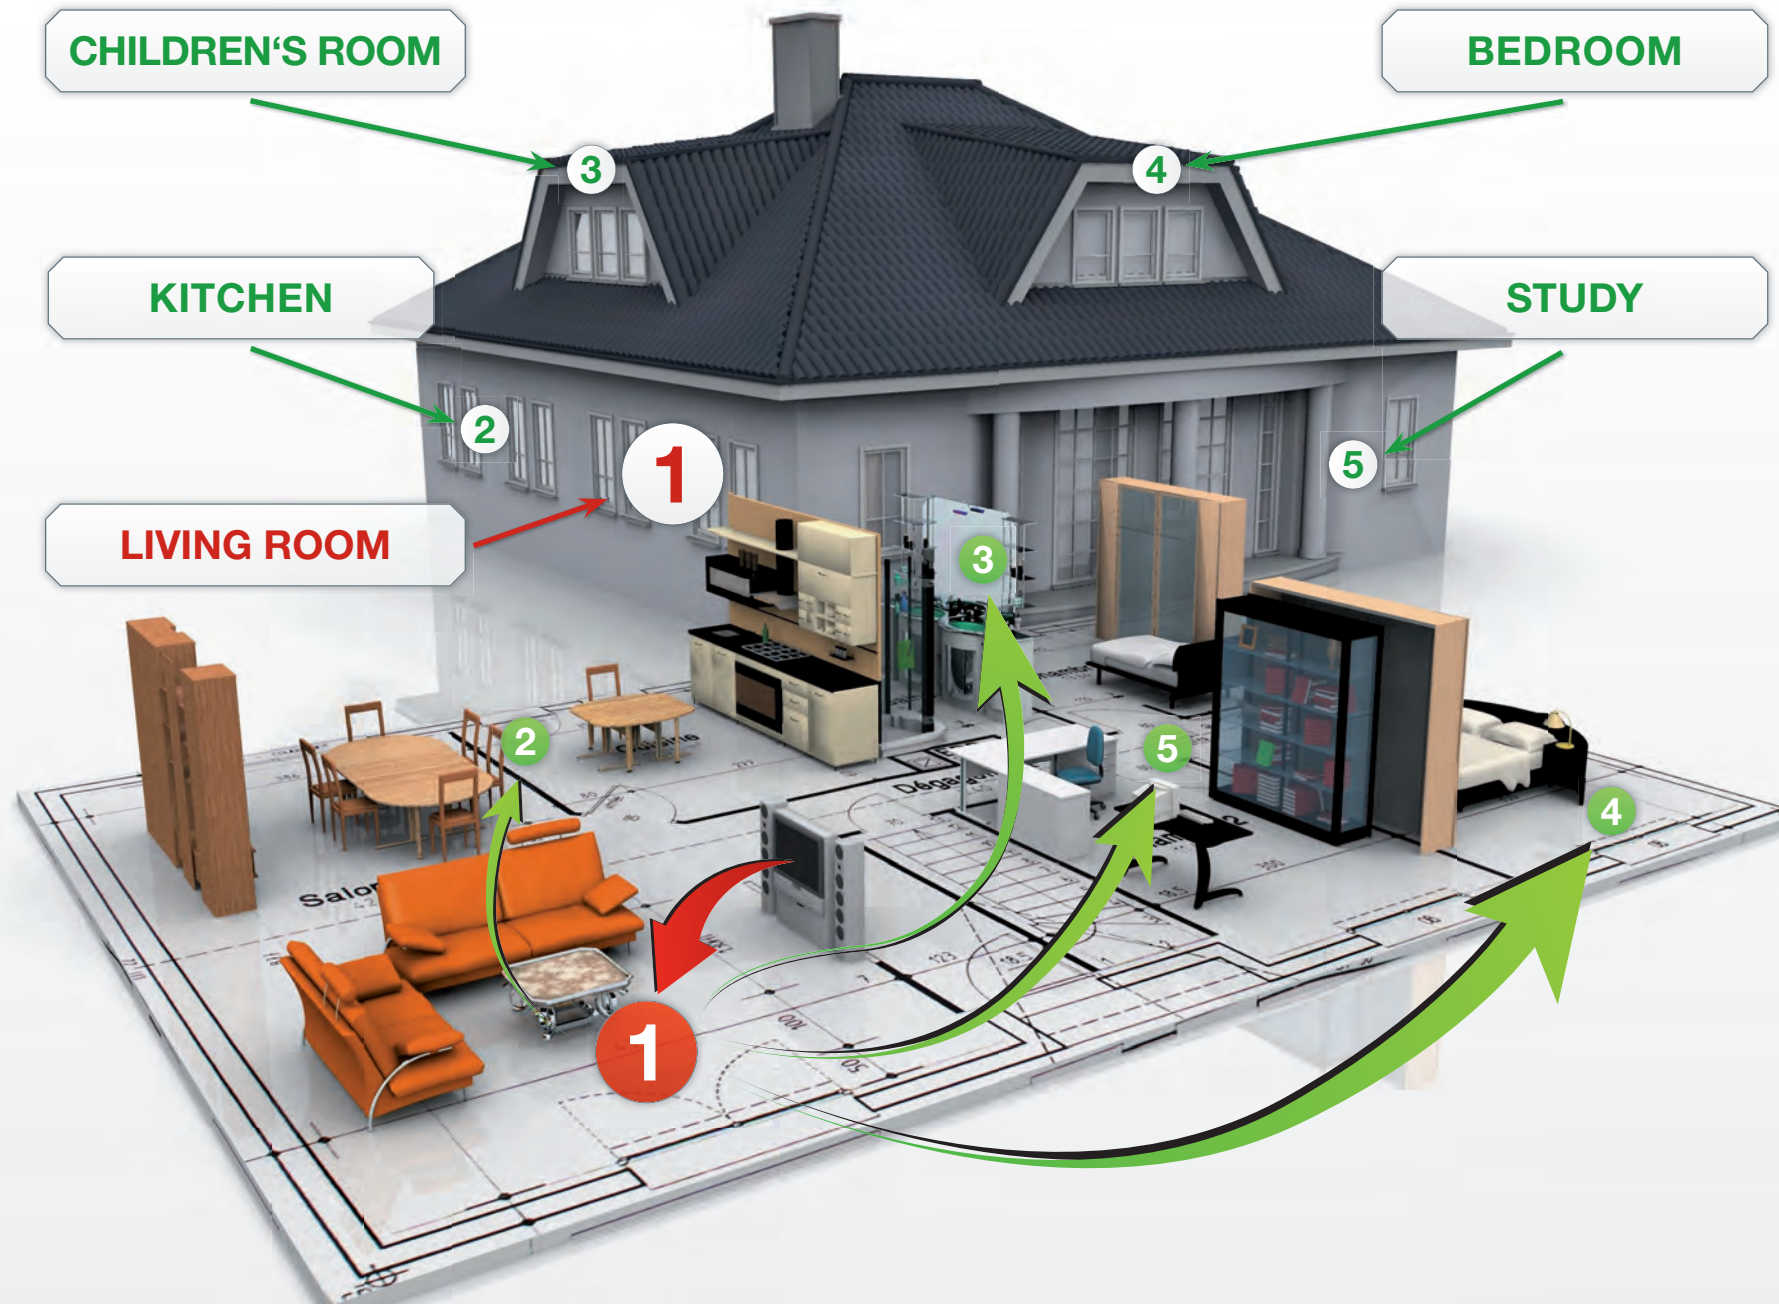

## Sel

By clicking this button you will display the iMM menu, i.e. the status bar at the top, the module menu at the bottom and the control panel on the right of the TV screen.

## Volume control

Controlling the volume of the audio playback. Increase volume by pressing and holding the button and moving your hand from left to right, and decrease the volume by moving your hand from right to left. Switch off the audio with a short click of the button (MUTE).

# MULTIROOM FUNCTION

## ENTERTAINMENT ANYWHERE WITH NO PAUSES

You can quickly and easily choose the room (audio or video zone) you want to control, in the iNELS Multimedia system. Sit back comfortably and enjoy the luxurious feeling that you can switch on a movie in the bedroom, play music in the kitchen and at the same time check what program your children are currently watching, all from a single spot. You can control the whole system and play with it as you wish from all the connected zones. From any video zone you have free access to the shared files (pictures, films, music), connected cameras and other electrical installation devices (lighting, heating, etc.).