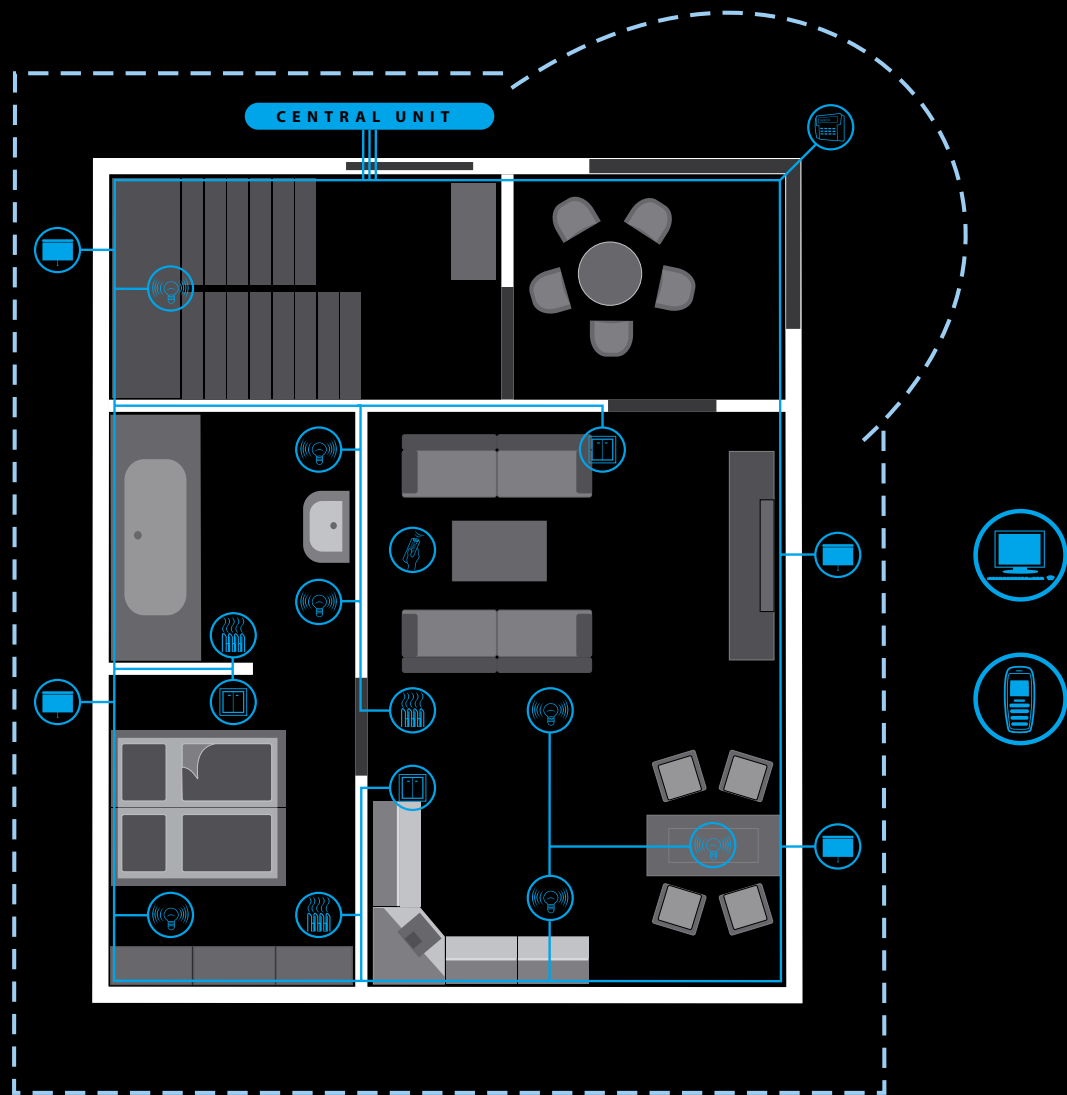

System functions

- ↘ **Light control,**
light scenes in dependence on ambient light intensity, on motion, or on time
- ↘ **Regulation of heating and air-conditioning**
in each room (heating circuit) independently, regulation of temperature in dependence on outside weather
- ↘ **Control of external shutters,**
garage door, sliding gates, pool covers
- ↘ **Security system**
Monitoring of motion, burglary
Prevention of fire emergence due to detection of gas or smoke
- ↘ **Simulation of presence**
Automatic control of shutters in dependence on time. Random light switching
- ↘ **Central control**
Of selected lights, appliances, socket circuits OFF by one wall-switch controller
- ↘ **Control of appliances**
You can control any appliances connected to INELS system in dependence on time/temperature/light intensity or other pre-set modes

System heart And brain

Central unit is a basic element of an intelligent electrical installation INELS. It governs all system components and supervises the whole system. Central unit is placed in a switchboard and can be connected with a computer or operated remotely by Internet of GSM gate (SMS messages).