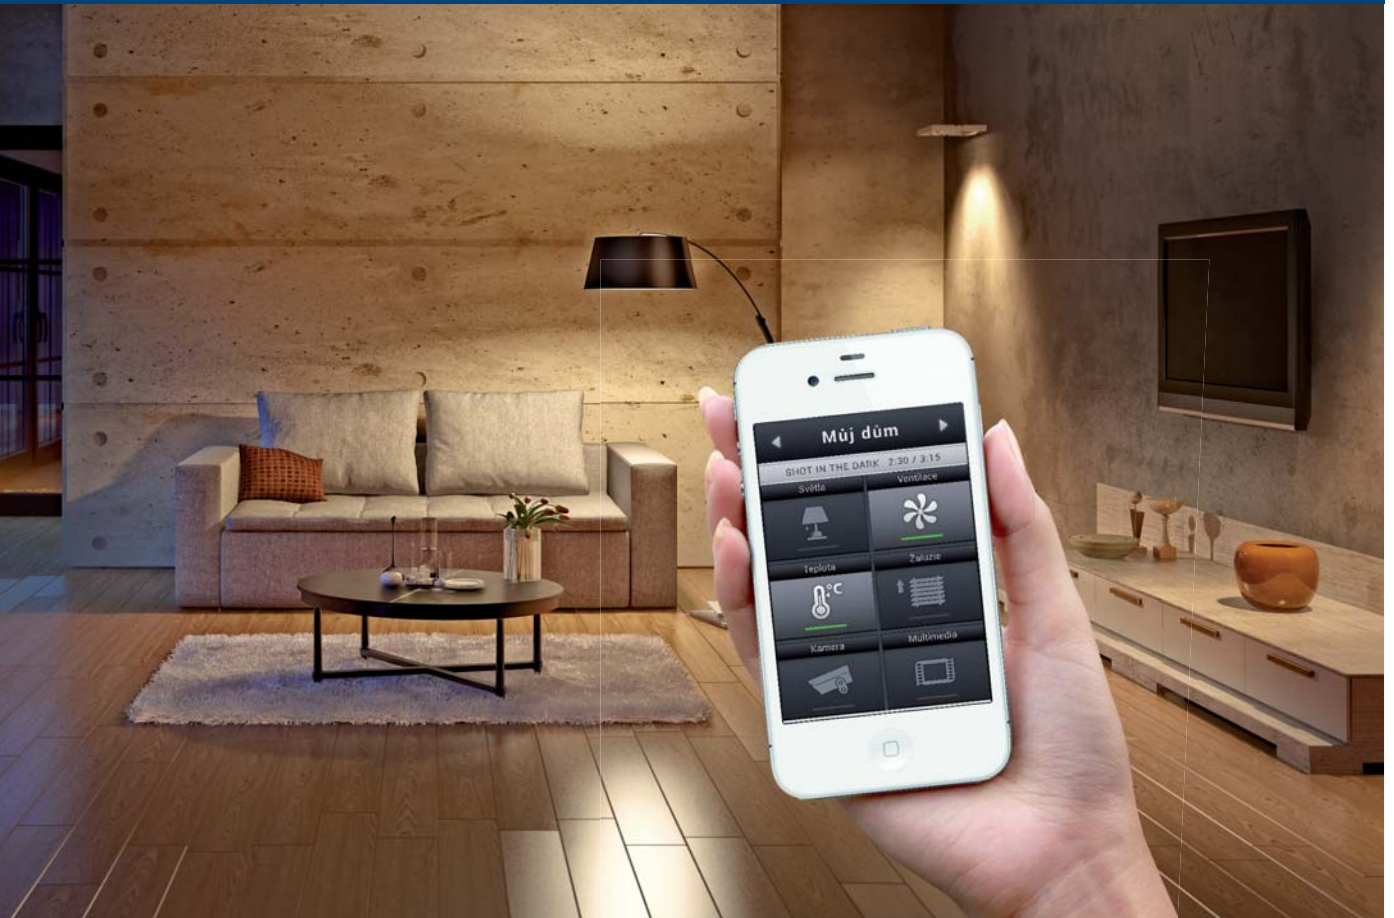

Tip

Don't heat your house in while nobody is at home. Switch on the heating before you come and save your money.

don't worry