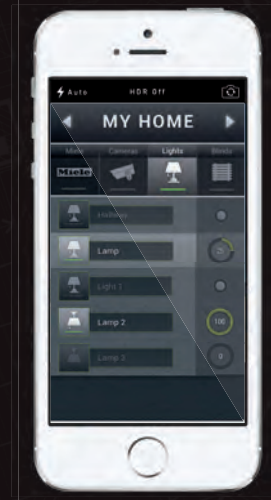

TOUCH PANEL

Touch panels are designed for simple and clear control. You can control all functions of the intelligent electrical installation through a panel built into the wall or a tablet that you always have at hand. You will see who is ringing the doorbell; you can open the door remotely or have a look at the weather forecast.

WITH ONE FOOT AT HOME

The iNELS intelligent electrical installation system controls everything from heating regulation and air-conditioning, lighting, blinds and other appliances to securing your home and protecting your property. Thanks to the iHC application, you can keep an eye on your home - right on the display of your smartphone. With iNELS, you always keep one foot at home. Anytime, wherever...

A free application for controlling the iNELS system and technologies integrated in it from the mobile phone. The main advantage is that all technologies are controlled directly from this application, whether you are connected in a home network (LAN) or you are using mobile data while on the go.

OVERVIEW

Absolute control over switching all appliances.

LIGHTS

Switch on and off, set romantic light scenes. Magic made with light.

BLINDS

Did you forget to set the shutters in light of the weather? No problem.