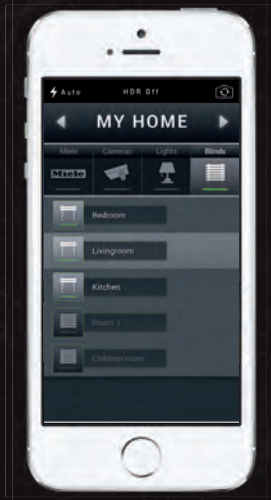

WITH ONE FOOT AT HOME

The iNELS intelligent electrical installation system controls everything from heating regulation and air-conditioning, lighting, blinds and other appliances to securing your home and protecting your property. Thanks to the iHC application, you can keep an eye on your home - right on the display of your smartphone. With iNELS, you always keep one foot at home. Anytime, wherever...

A free application for controlling the iNELS system and technologies integrated in it from the mobile phone. The main advantage is that all technologies are controlled directly from this application, whether you are connected in a home network (LAN) or you are using mobile data while on the go.

OVERVIEW

Absolute control over switching all appliances.

LIGHTS

Switch on and off, set romantic light scenes. Magic made with light.

BLINDS

Did you forget to set the shutters in light of the weather? No problem.