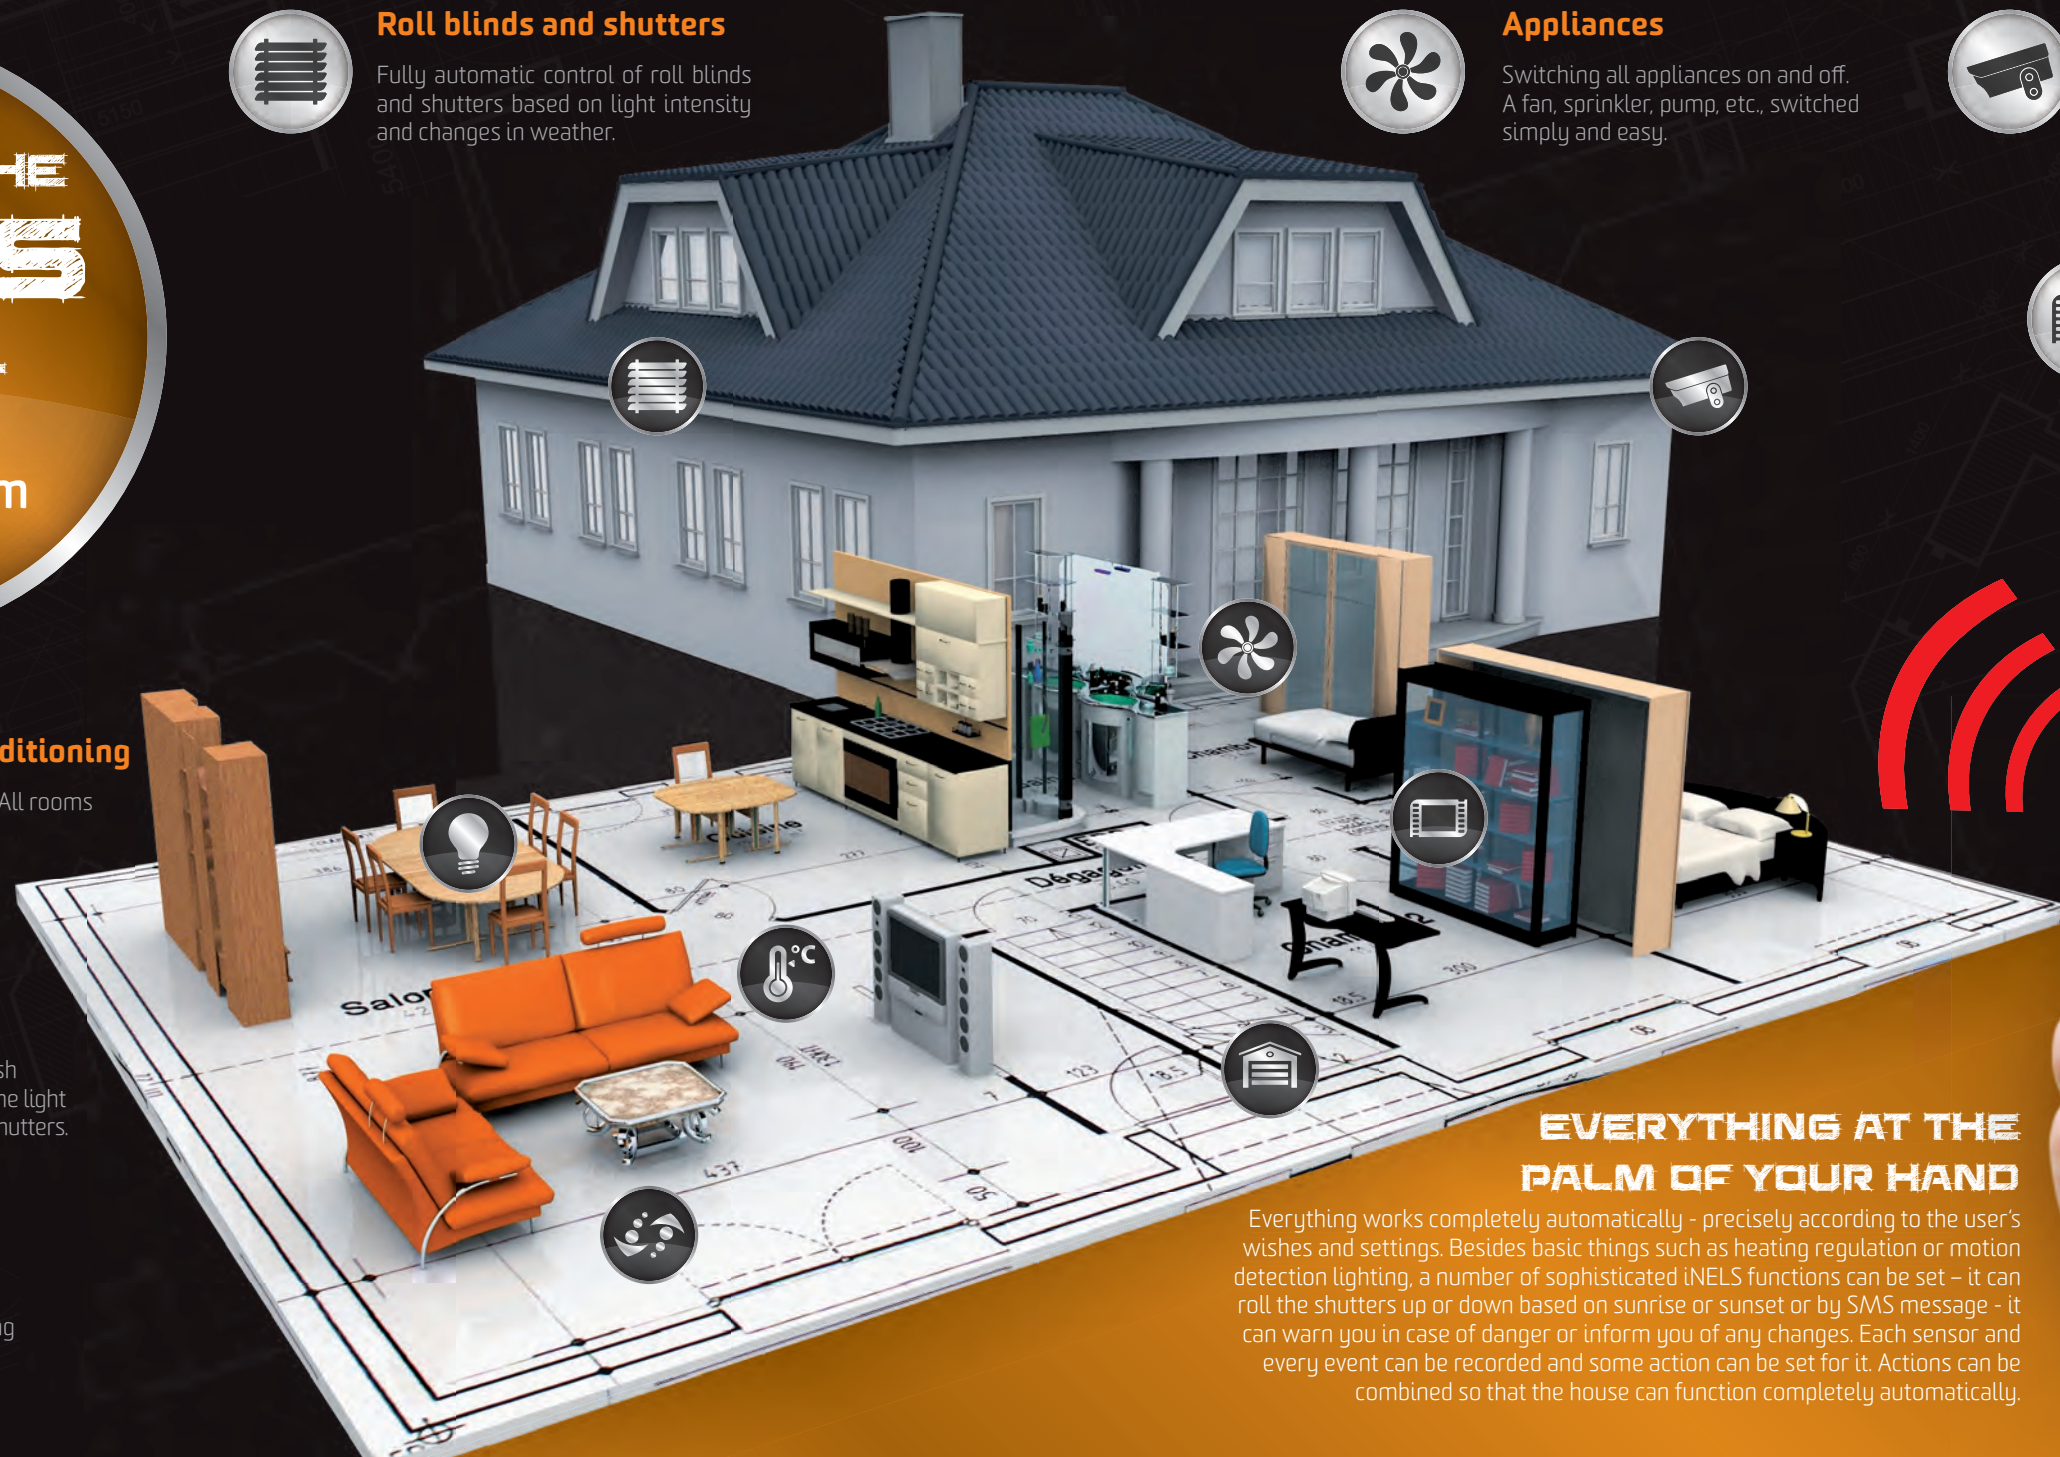

WHAT CAN THE INELS CONTROL

www.inels.com

Roll blinds and shutters

Fully automatic control of roll blinds and shutters based on light intensity and changes in weather.

Appliances

Switching all appliances on and off. A fan, sprinkler, pump, etc., switched simply and easy.

Safety

To err is human, so the house thinks for its sometimes-absentminded owner. It switches on and off whatever is necessary.

Multimedia

The multiroom function lets you select from a central storage site (iMM Server) featuring photos, movies, music, TV programs or Internet browsing.

Garage doors, gates

iNELS locks the entrance gate and garage door before you even get seated in front of the TV.

Heating and air-conditioning

Comfort and energy savings. All rooms are always just as warm as you want them to be.

Fast control

Combination and association of functions, with a single push of a button, you can change the light scene while rolling down the shutters.

Lighting

Simple switching and dimming of lights in the entire home.

EVERYTHING AT THE PALM OF YOUR HAND

Everything works completely automatically - precisely according to the user's wishes and settings. Besides basic things such as heating regulation or motion detection lighting, a number of sophisticated iNELS functions can be set - it can roll the shutters up or down based on sunrise or sunset or by SMS message - it can warn you in case of danger or inform you of any changes. Each sensor and every event can be recorded and some action can be set for it. Actions can be combined so that the house can function completely automatically.