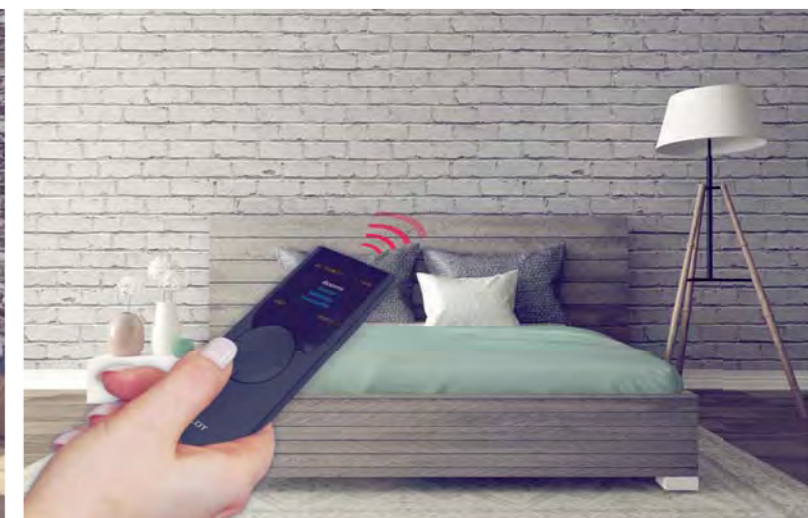

For those more conservative, buttons take the form of switches as you have always been used to. Those often moving around the home and garden will appreciate having the RF Pilot in their pocket. The touch unit is designed for those who always want to have all buttons in one place - on a 3.5" framed display. For some, a smart phone is an interesting accessory, but for many it is the only controller that does not need to be purchased because they already have one!

Classic switch

4th button switch

Glass switch

Touch unit

Keychaining

Remote control

Smartphone app

Smart TV app

www.inels.com

iNELS Home Control

The iNELS intelligent electrical installation system controls everything from heating regulation and air-conditioning, lighting, blinds and other appliances to securing your home and protecting your property. With iNELS, you always keep an eye on your home. Anytime, wherever... All technologies are controlled directly from this application, whether you are connected in a home network (LAN) or you are using mobile data while on the go.