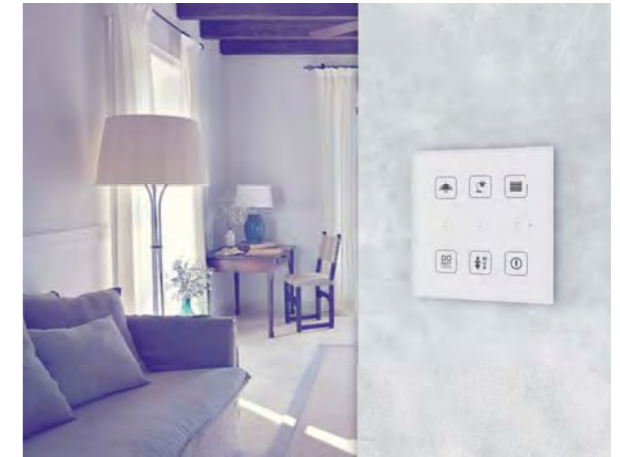

Combined controller

Luxurious glass switch with 4, 6 or 8 capacity buttons located in a horizontal or vertical position. Feedback sound and vibration response to touch.