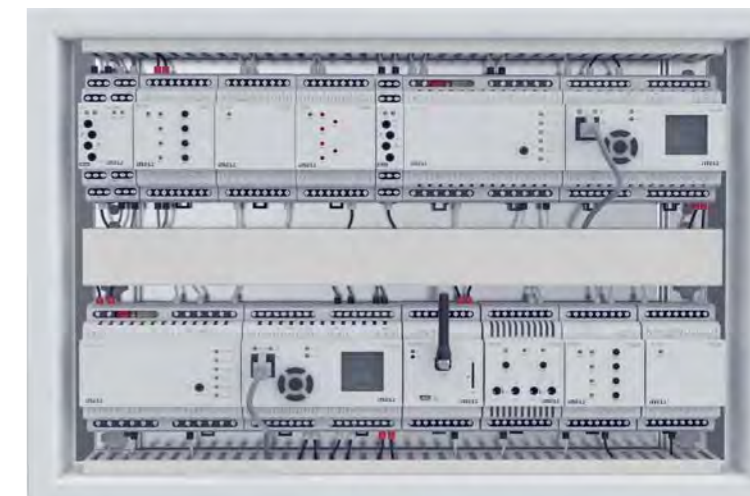

Wireless solutions

The wireless electrical installation iNELS RF is mainly appropriate for existing apartments and houses. The switching and dimming elements are placed directly into the socket, lamp or into the appliance. For controlling, you can select from a wide assortment of controllers, from pocket key alarms, to button switches in modern designs. All the way to control from a smart phone application for comfortable control - whether you are at home or away. The wireless iNELS includes functions for controlling appliances, dimming lights, timing for shutters and blinds and heat regulation.

BUS (wire) solutions

The iNELS BUS version on the contrary is designed for new constructions of larger homes and villas to large commercial centers. The basis of this smart electrical installation is the communications data cable, i.e. bus, connecting all sensors, controllers and performance units in the house, which is terminated in the central unit in the switchboard. The advantage of the BUS version is not only in the amount of functions that it brings, but also the option of integrating third-party devices: video cameras, kitchen appliances, solar systems, photo voltaic systems, energy management and much more.