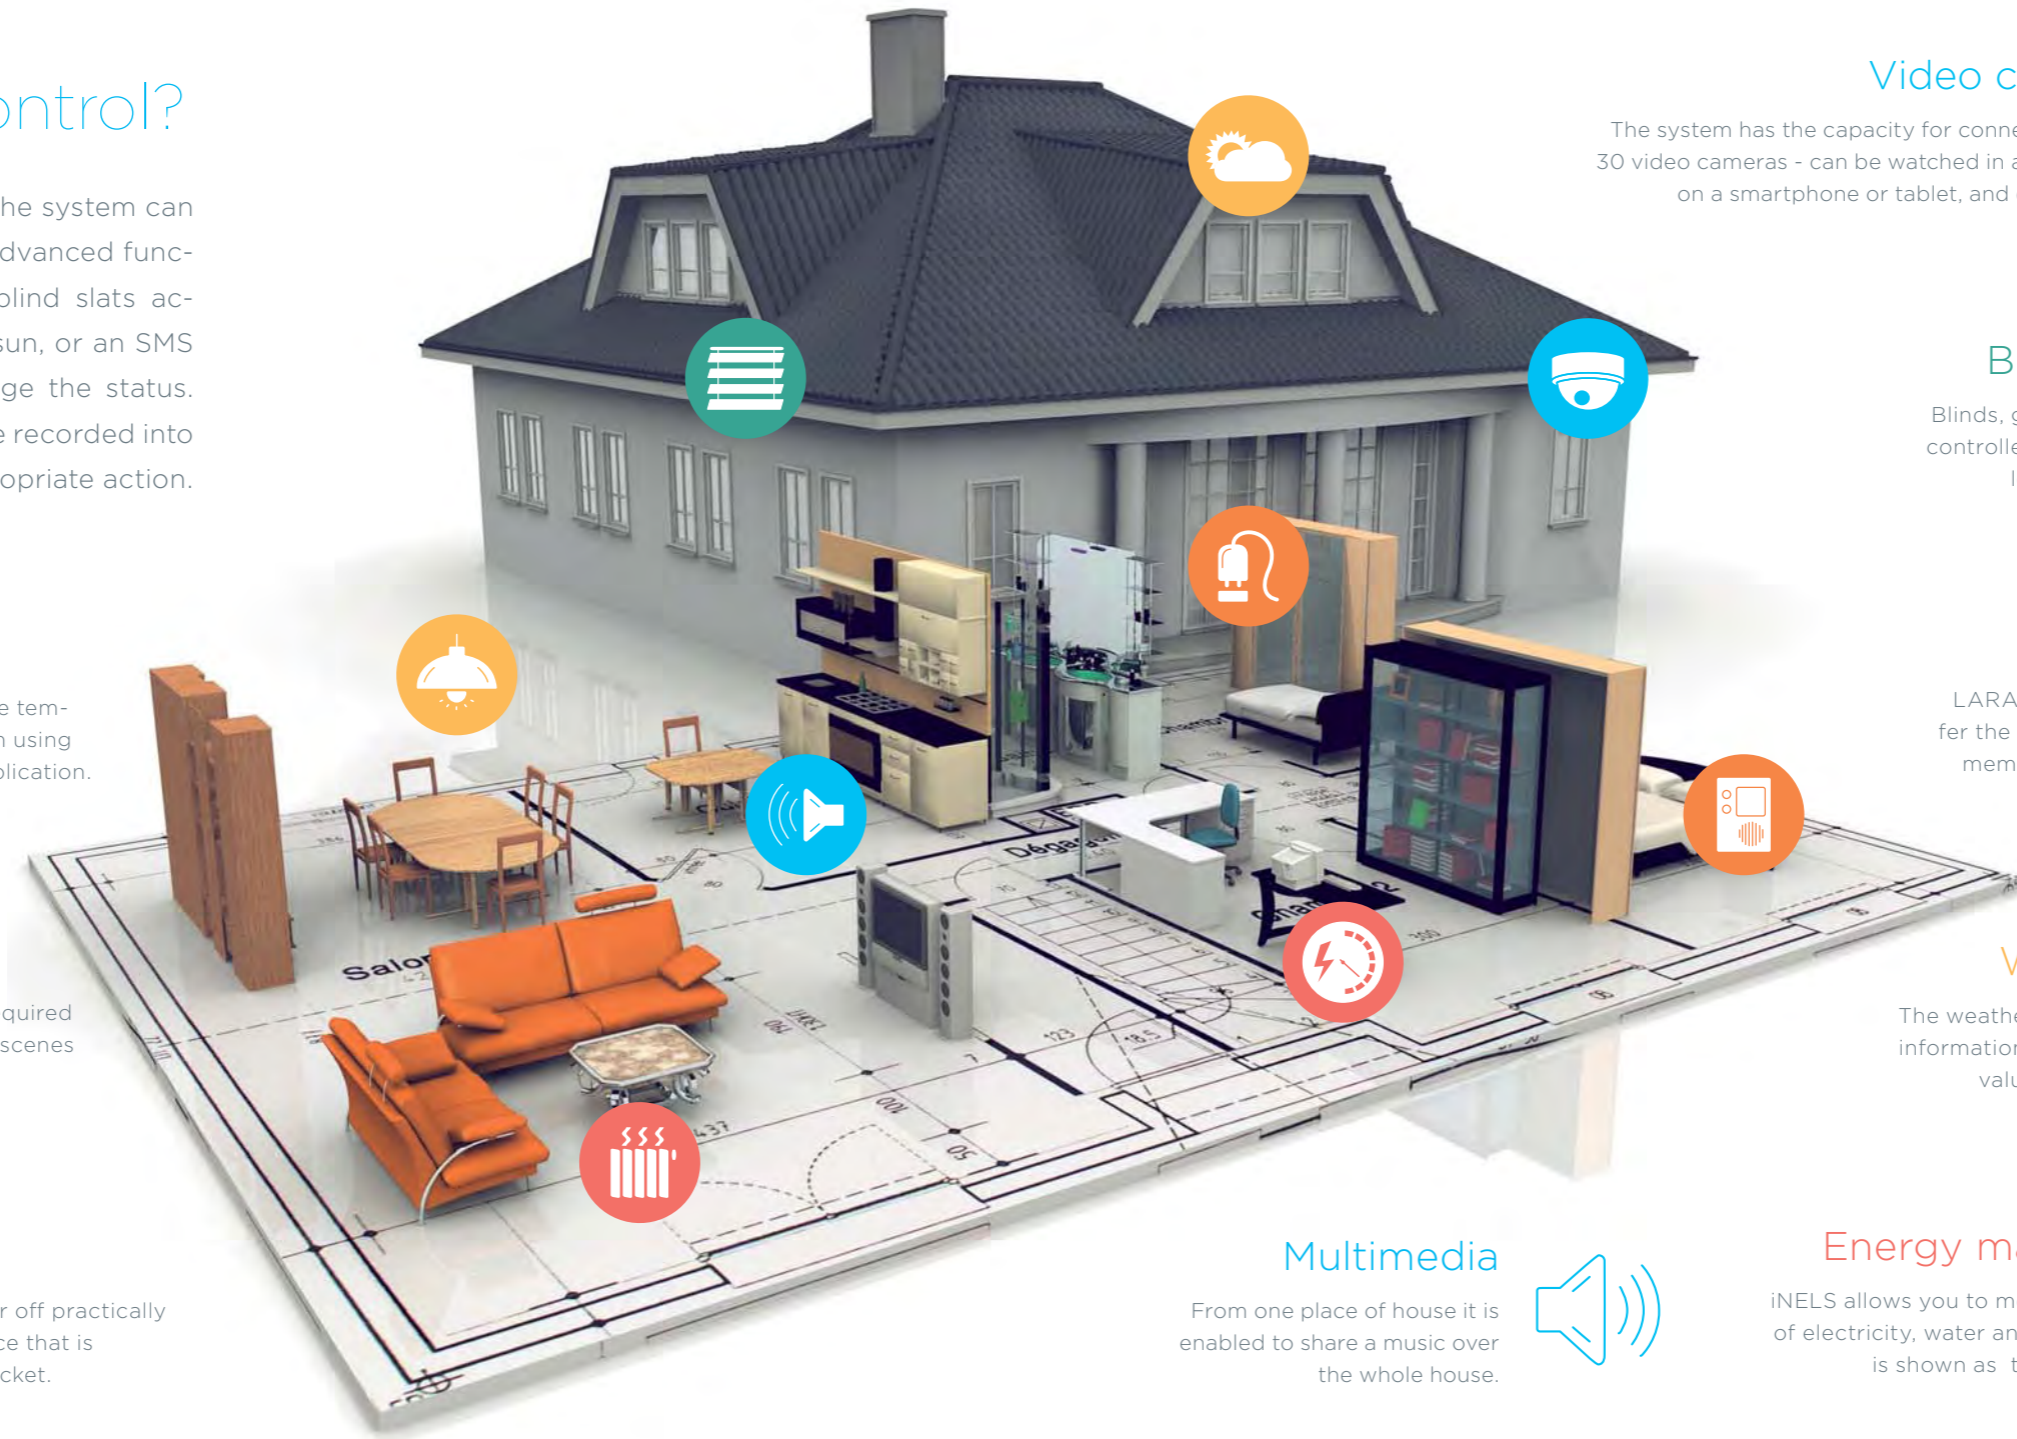

Heating

It is possible to set the temperature in each room using a single button or application.

Lighting

Not only dimming to the required level, but also setting light scenes for every occasion.

Switching

You can switch on or off practically any electric appliance that is connected to the socket.

Video camera

The system has the capacity for connecting up to 30 video cameras - can be watched in applications on a smartphone or tablet, and even on TV.

Blinds, Shutters

Blinds, gates and awnings can be controlled by any system controller, including applications.

Intercom

LARA and the iNELS application offer the option of communicating with members of the family in individual rooms of the home.

Weather station

The weather station not only provides information, but also allows measured values to be used for control of functions in the home.

Multimedia

From one place of house it is enabled to share a music over the whole house.