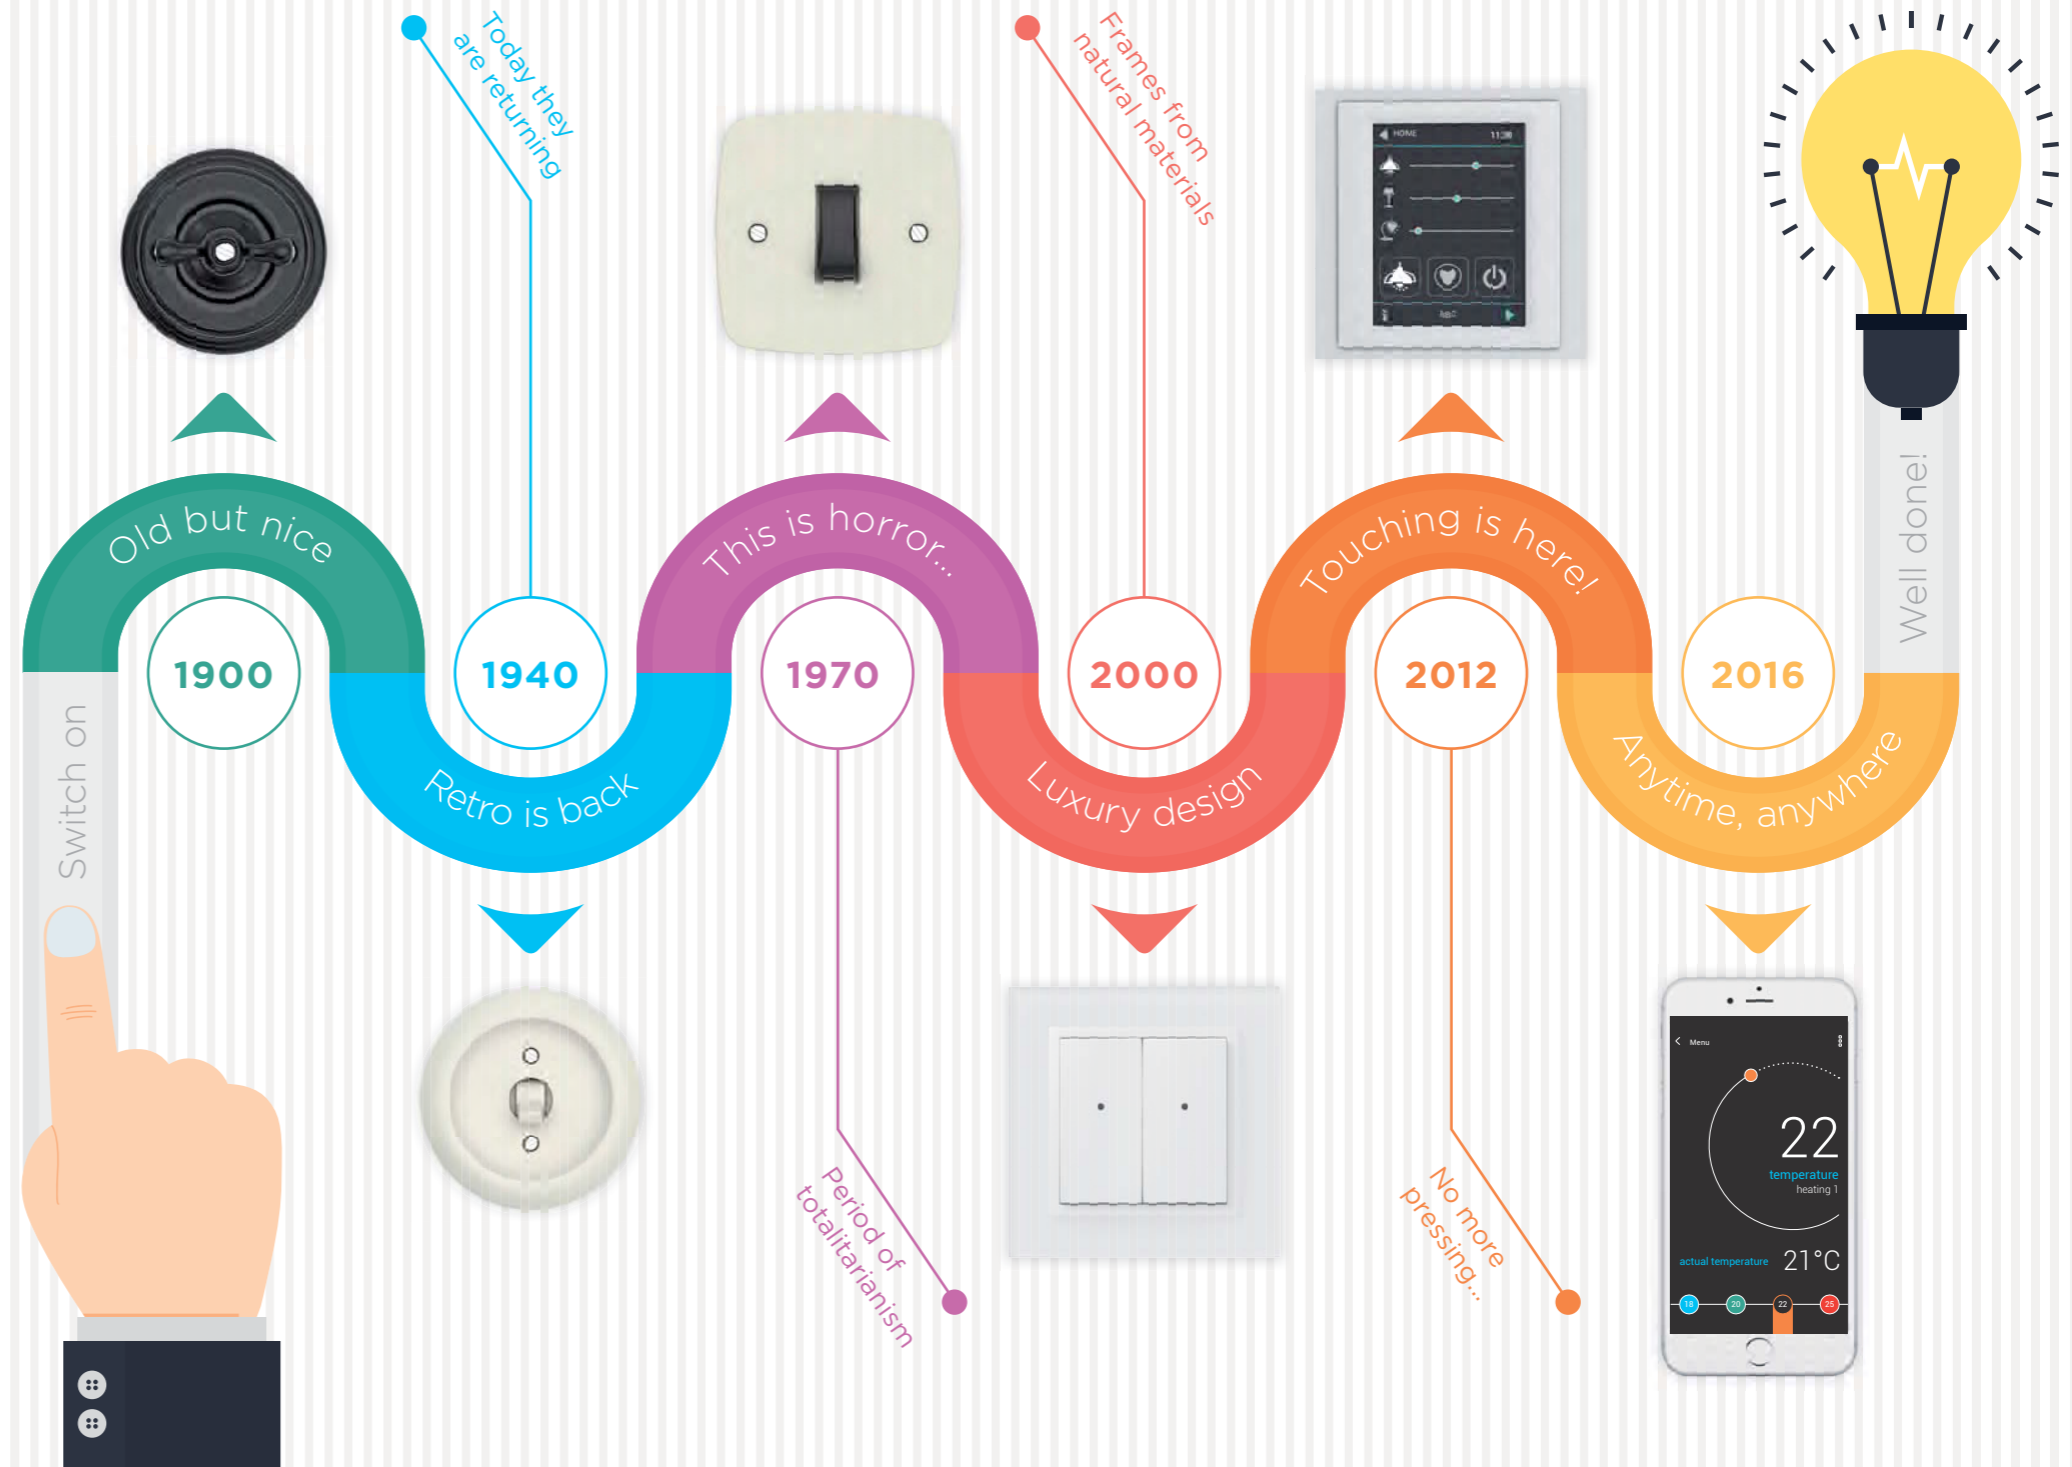

Internet of things

This term includes devices such as computers and other home equipment that have their own IP address and are connected to the Internet. They can communicate with each other logically. They can also be controlled and monitored by smart phone or computer.

Future of the Smart Home

In the spirit of robust development, the ever greater need arises for interconnectivity and the integration of technologies in the home, to enable them to understand and communicate with each other. Today, the smart home is far from being just about controlling lights and heating through your telephone. It is about the connection of all sources so that they ultimately provide the user with the desired comfort and economical return from one's investment.

Evolution of the switching

The switch - as we know it - has not seen many changes since its invention at the end of the 19th century. We still use it in its many forms today. Its size has remained practically the same, but in the Smart Home, power contacts have been replaced with buttons with low upstroke and safe voltage. Contacts and pressing have been replaced by a capacitive pad or touch display.

Wireless solutions

The wireless electrical installation iNELS RF is mainly appropriate for existing apartments and houses. The switching and dimming elements are placed directly into the socket, lamp or into the appliance. For controlling, you can select from a wide assortment of controllers, from pocket key alarms, to button switches in modern designs. All the way to control from a smart phone application for comfortable control - whether you are at home or away. The wireless iNELS includes functions for controlling appliances, dimming lights, timing for shutters and blinds and heat regulation.