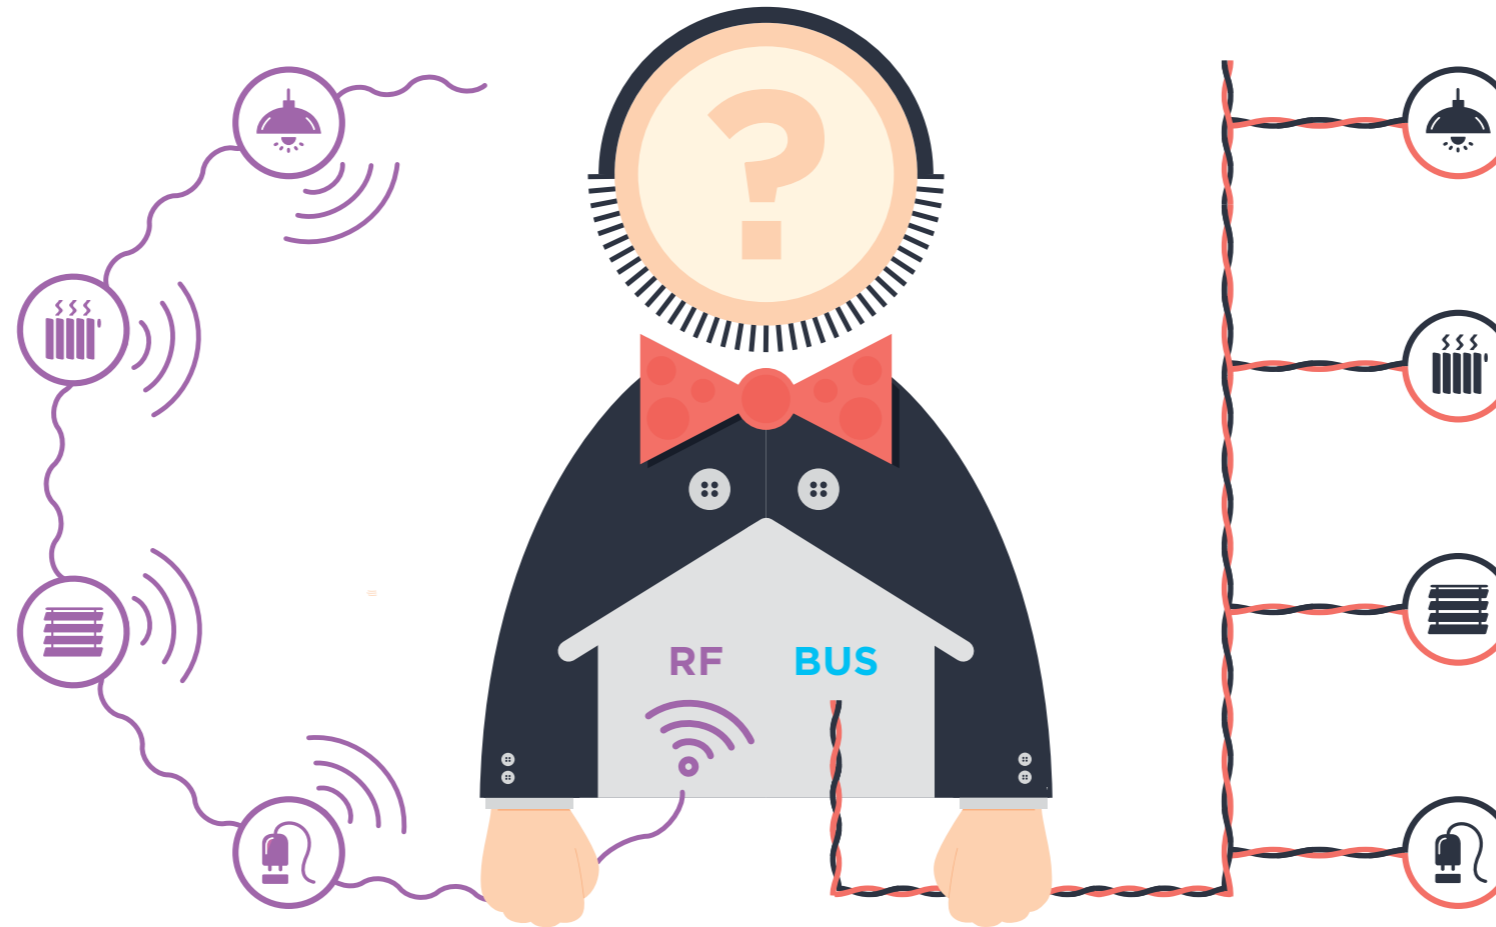

Internet of things

This term includes devices such as computers and other home equipment that have their own IP address and are connected to the Internet. They can communicate with each other logically. They can also be controlled and monitored by smart phone or computer.

Future of the Smart Home

In the spirit of robust development, the ever greater need arises for interconnectivity and the integration of technologies in the home, to enable them to understand and communicate with each other. Today, the smart home is far from being just about controlling lights and heating through your telephone. It is about the connection of all sources so that they ultimately provide the user with the desired comfort and economical return from one's investment.

Evolution of the switching

The switch - as we know it - has not seen many changes since its invention at the end of the 19th century. We still use it in its many forms today. Its size has remained practically the same, but in the Smart Home, power contacts have been replaced with buttons with low upstroke and safe voltage. Contacts and pressing have been replaced by a capacitive pad or touch display.

Wireless solutions

The wireless electrical installation iNELS RF is mainly appropriate for existing apartments and houses. The switching and dimming elements are placed directly into the socket, lamp or into the appliance. For controlling, you can select from a wide assortment of controllers, from pocket key alarms, to button switches in modern designs. All the way to control from a smart phone application for comfortable control - whether you are at home or away. The wireless iNELS includes functions for controlling appliances, dimming lights, timing for shutters and blinds and heat regulation.