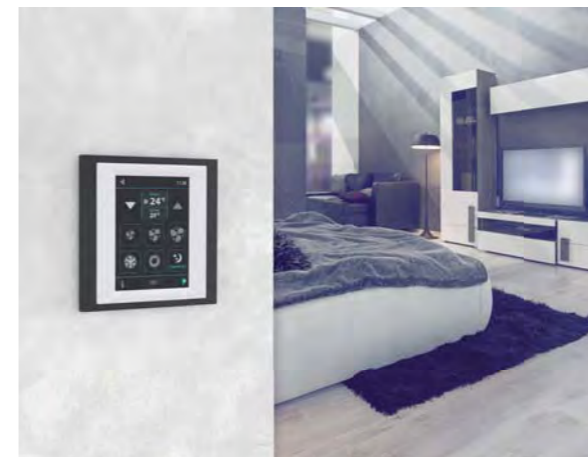

Multifunctional touch panel

Enables control of lights, HVAC, blinds, Master Off and multimedia within the framework of the system iNELS Multimedia. It comes equipped with a 3.5" TFT display.