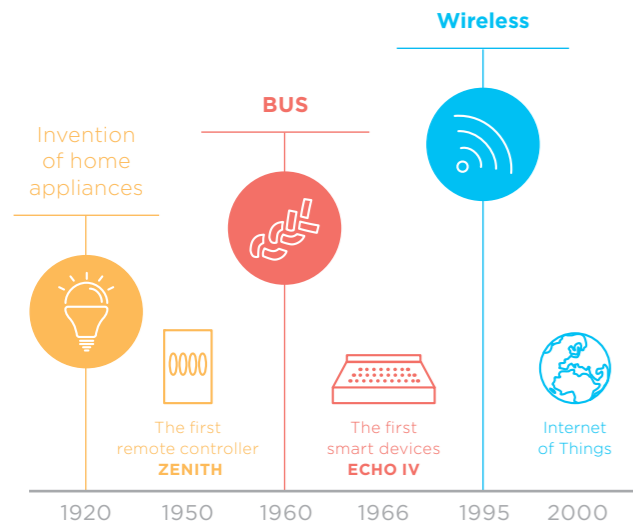

Smart Home & Building Guide

The most comprehensive system for your smart life!

www.inels.com

INELS[®]

Introducing iNELS

Guide to the world of electrical installations. Become inspired and learn what it is really all about.

Electrical installations are everywhere. They are a part of every building, and every home has at least some modern technology. Anybody can turn the lights on or off or adjust the blinds.

But we wanted to go a step farther. We wanted to create a truly intelligent system. A system that would think for you and save you time, energy and money.

We developed the iNELS - an intelligent wiring and wireless system that can control the whole home, e.g. regulating heat, air-conditioning and recuperation, adjusting roll blinds and shutters, controlling appliances and even the home security system.

Internet of things

This term includes devices such as computers and other home equipment that have their own IP address and are connected to the Internet. They can communicate with each other logically. They can also be controlled and monitored by smart phone or computer.