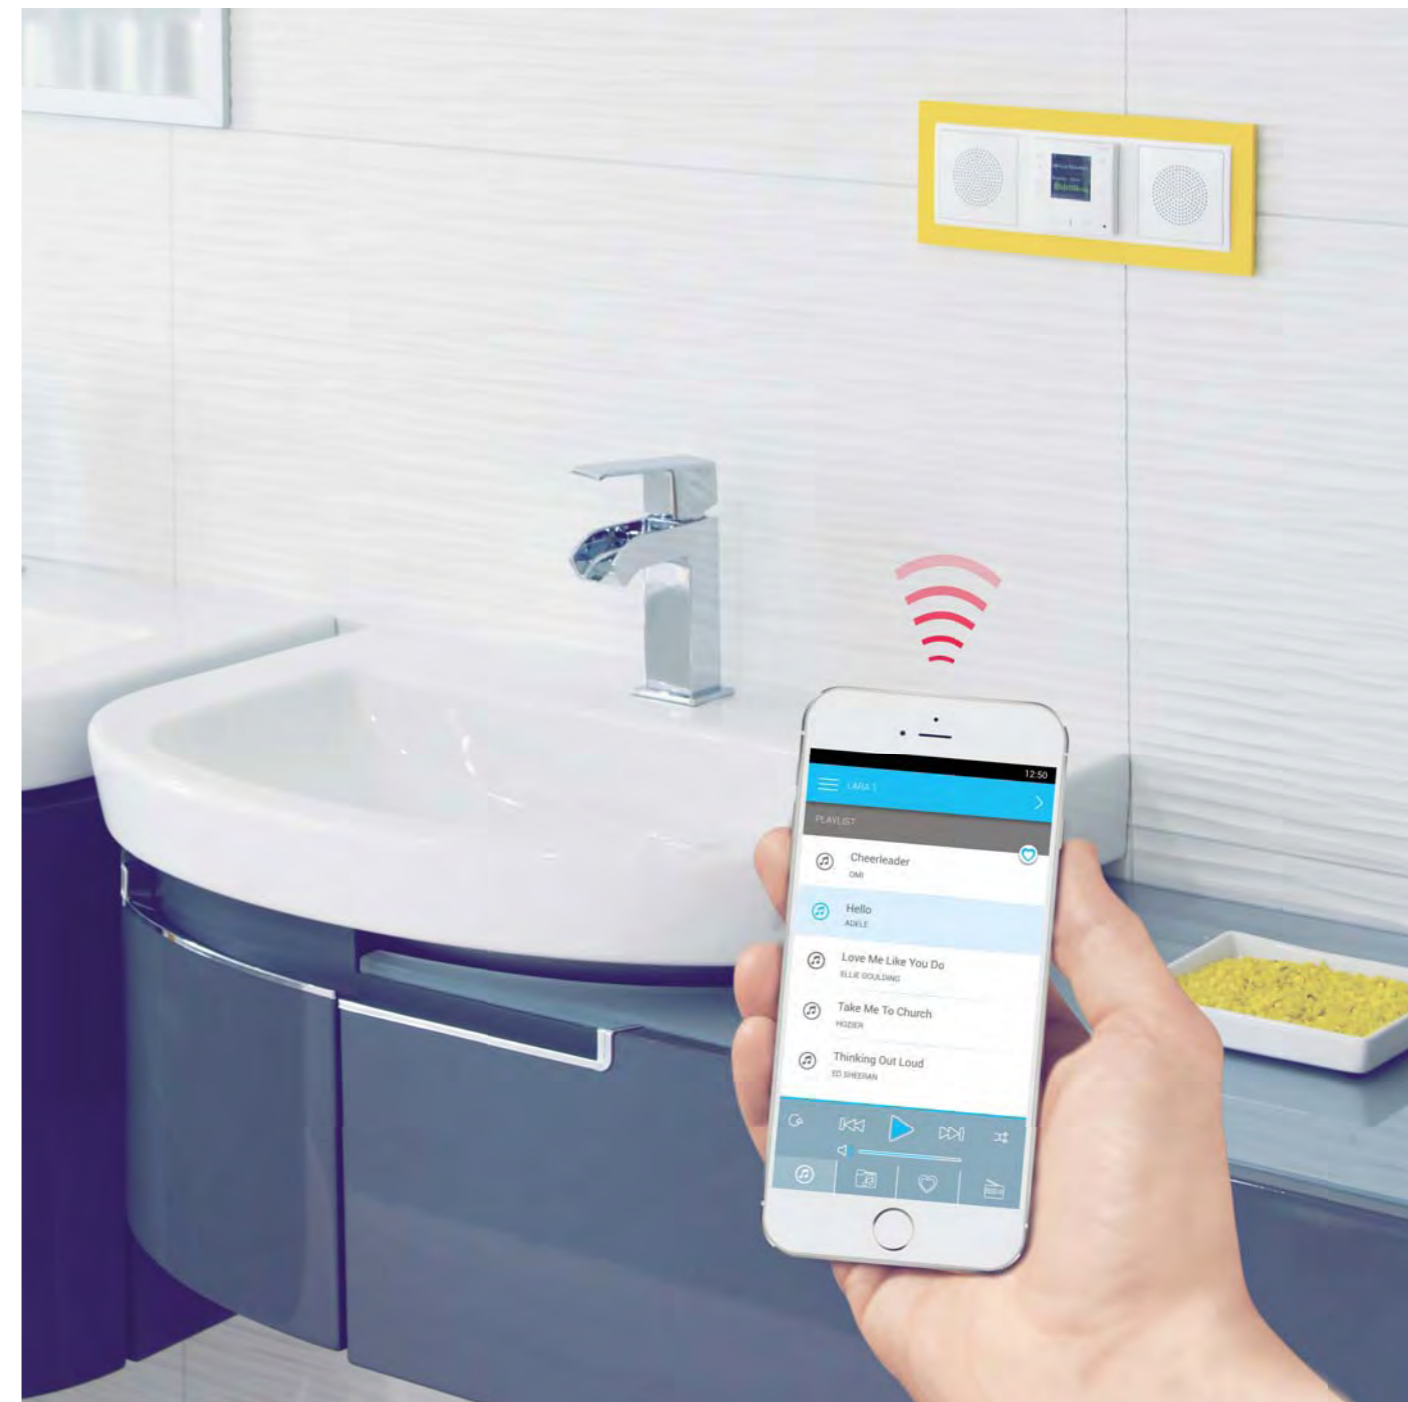

MUSIC

Listen to your favorite songs from shared storage or a smartphone.

VIDEO DOOR-PHONE

In combination with the door communicator, you will see or hear what or who is standing outside your door.

INTERCOM

Communicate throughout the home with all your family members.

AUDIO ZONE

Music player within the system iNELS Multimedia.

Exclusive glass switch

Wall-mounted glass controllers with touch control of the GSB series are a design element in the iNELS unit with elegant and pleasant control. The touch switches are produced from special tempered glass in black or white, and as opposed to classic switches, they offer savings of space. They are supplied in three variants having four, six or eight buttons. The GSB can also be used not only to switch on the light but also to dim it, or control shading or light scenes.

The controller loaded with functions has a light intensity sensor available for controlling lighting in the room or a blue button backlight, appropriate also for orientation lighting, and a heat sensor for heating regulation. A button press can be signaled by vibration, audio tone, and an appliance status signal is also integrated into controllers using red or green LED diodes.