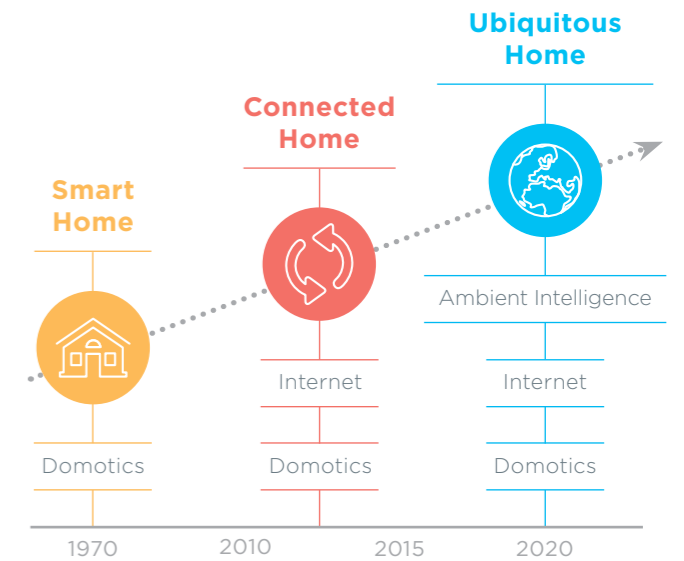

We developed the iNELS - an intelligent wiring and wireless system that can control the whole home, e.g. regulating heat, air-conditioning and recuperation, adjusting roll blinds and shutters, controlling appliances and even the home security system.

www.inels.com

Why Smart Home?

Today, without even realizing it, we are surrounded by an entire series of smart gadgets. From touch phones that we use every day to automobiles, up to home appliances or a modern electrical installation. The smart home therefore does not just function fully automatically, but also economizes, it provides comfort and security and the main thing - it thinks for you!

Internet of things

This term includes devices such as computers and other home equipment that have their own IP address and are connected to the Internet. They can communicate with each other logically. They can also be controlled and monitored by smart phone or computer.

Future of the Smart Home

In the spirit of robust development, the ever greater need arises for interconnectivity and the integration of technologies in the home, to enable them to understand and communicate with each other. Today, the smart home is far from being just about controlling lights and heating through your telephone. It is about the connection of all sources so that they ultimately provide the user with the desired comfort and economical return from one's investment.