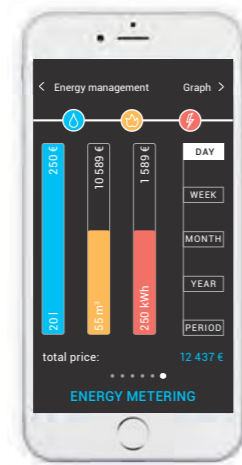

Energy management

No demolition

Flexibility

Expandable