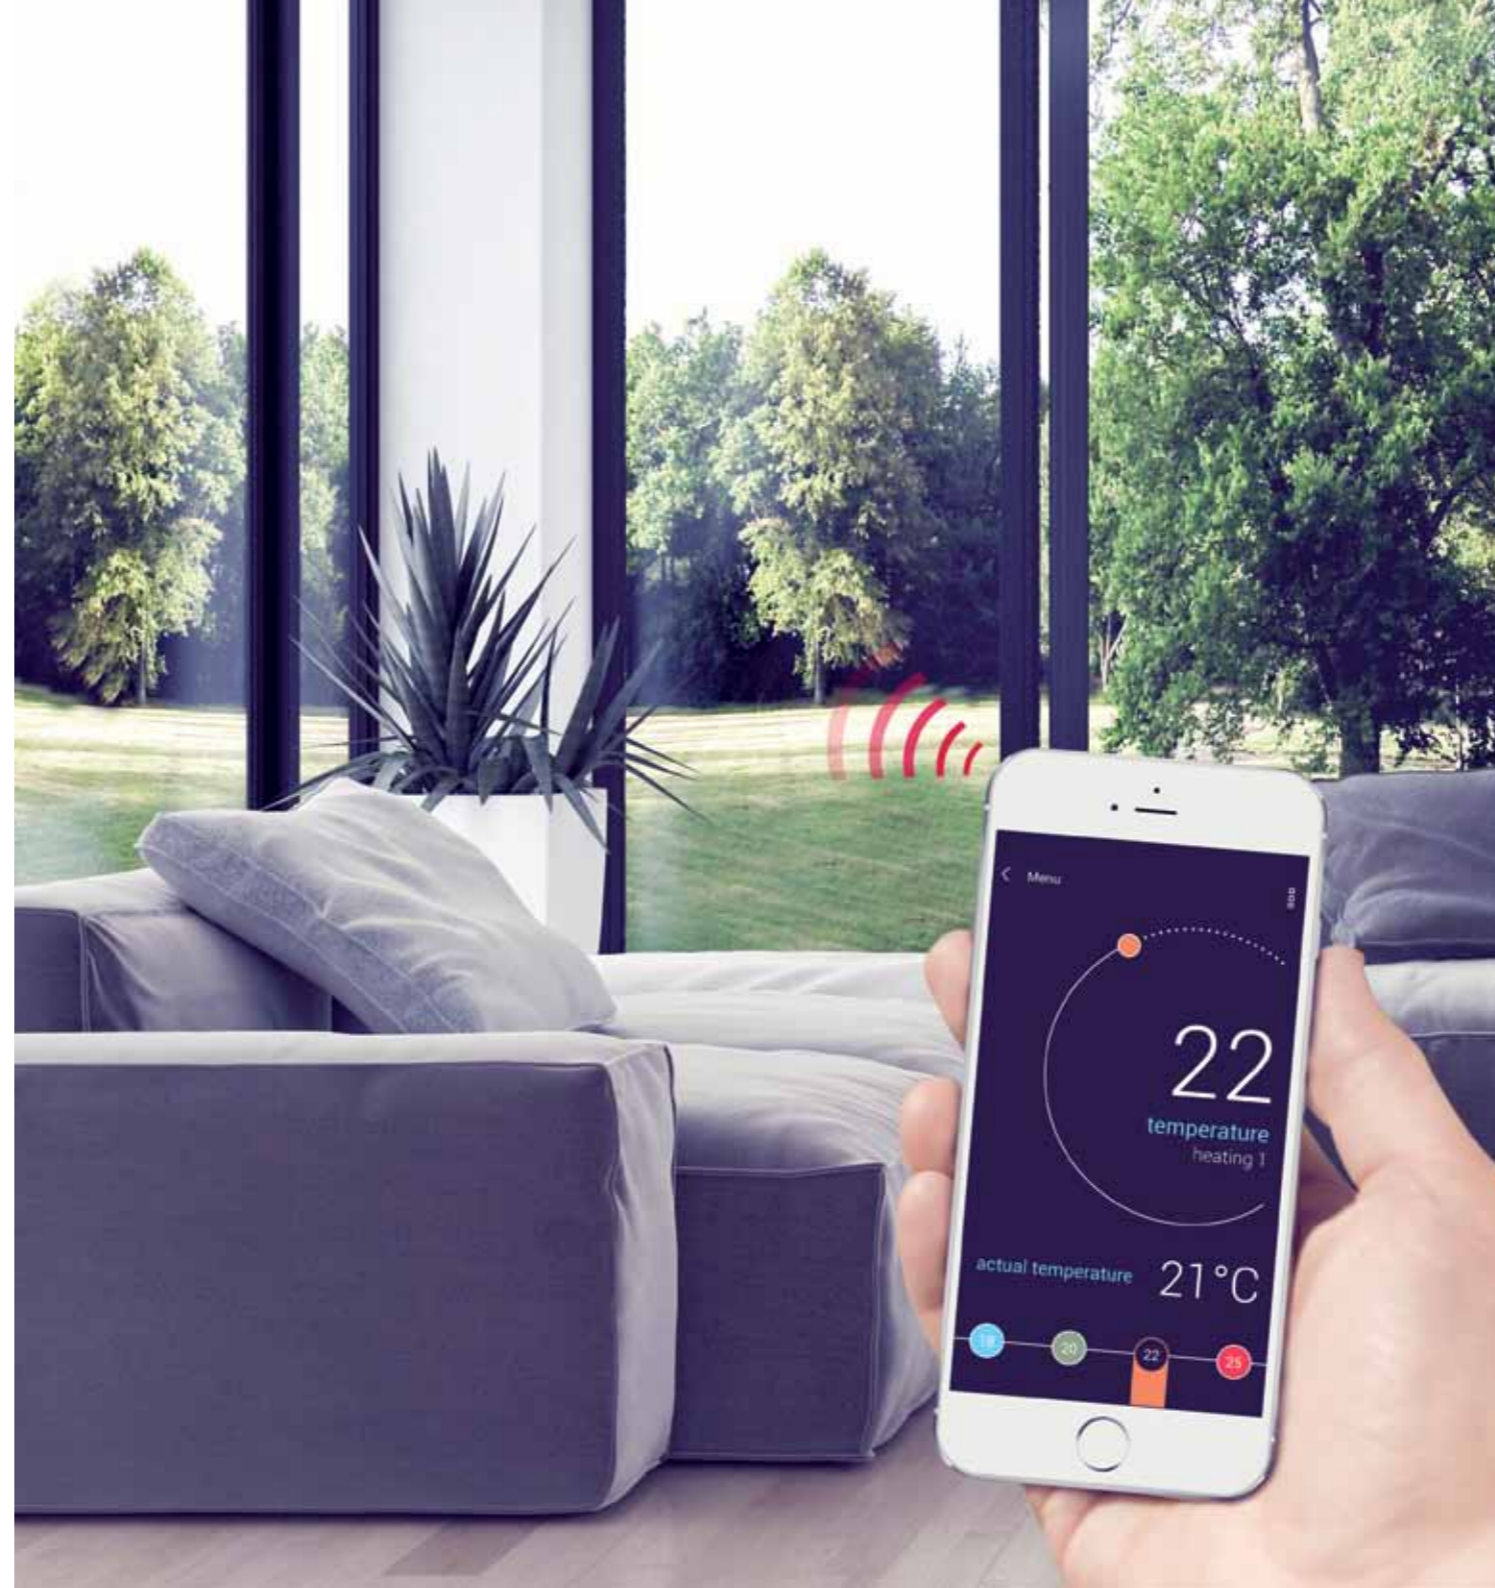

Benefits

No demolition

The installation requires no structural alterations.

Flexibility

The ability to move the wireless switch anywhere is a real advantage. Are you moving?

Schedule

Up to five adjustable time programs can be defined in a single day.

Scenes

With a single button it is possible to activate multiple commands at once.

Expandable

The system can easily be expanded to include new units and functions..