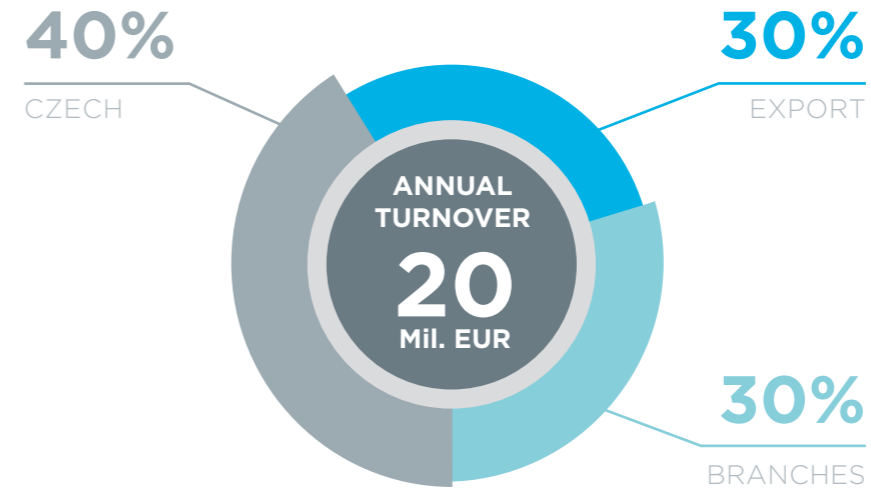

Facts and Stats

10
BRANCHES
OVER THE WORLD

70
EXPORTING
COUNTRIES

300
EMPLOYEES

5 000
INELS INSTALLATION

12 000 000
MANUFACTURED PRODUCTS