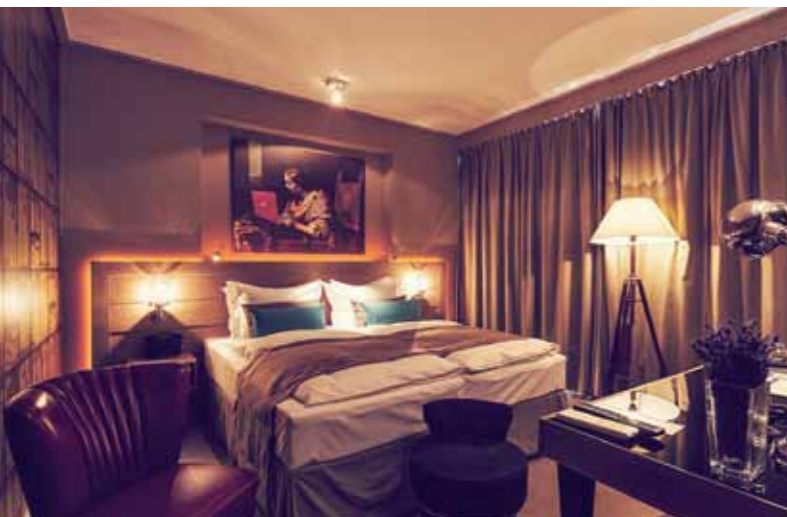

Baltazár Boutique Budapest, Hungary

- access card control
- lighting scenes in the restaurant
- supervision from BMS
- app available for any guest