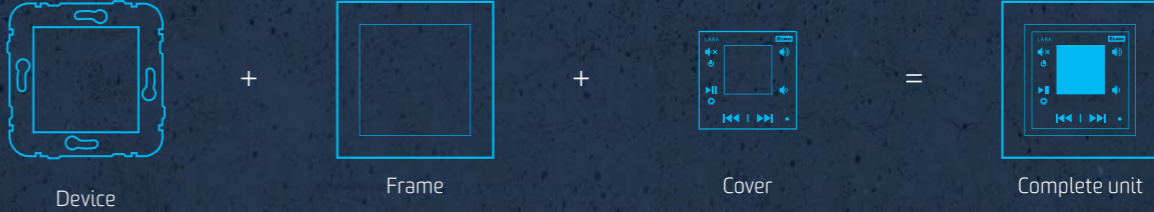

Make your interior design stand out - use **LARA**

Choose from a variety of colors and materials.

Build your own **LARA** yourself!