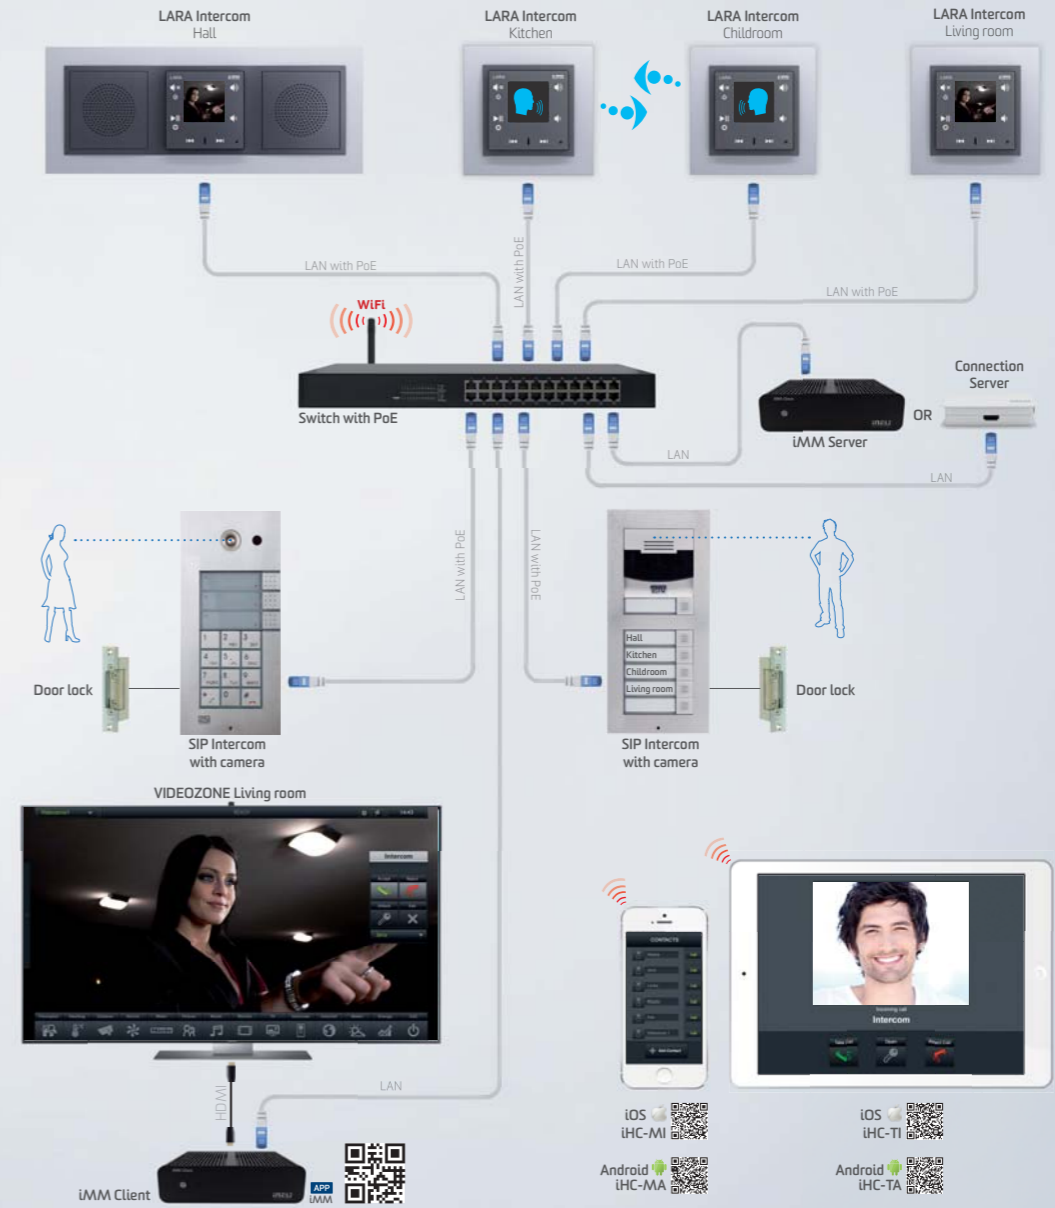

LARA

LARA Wiring diagram