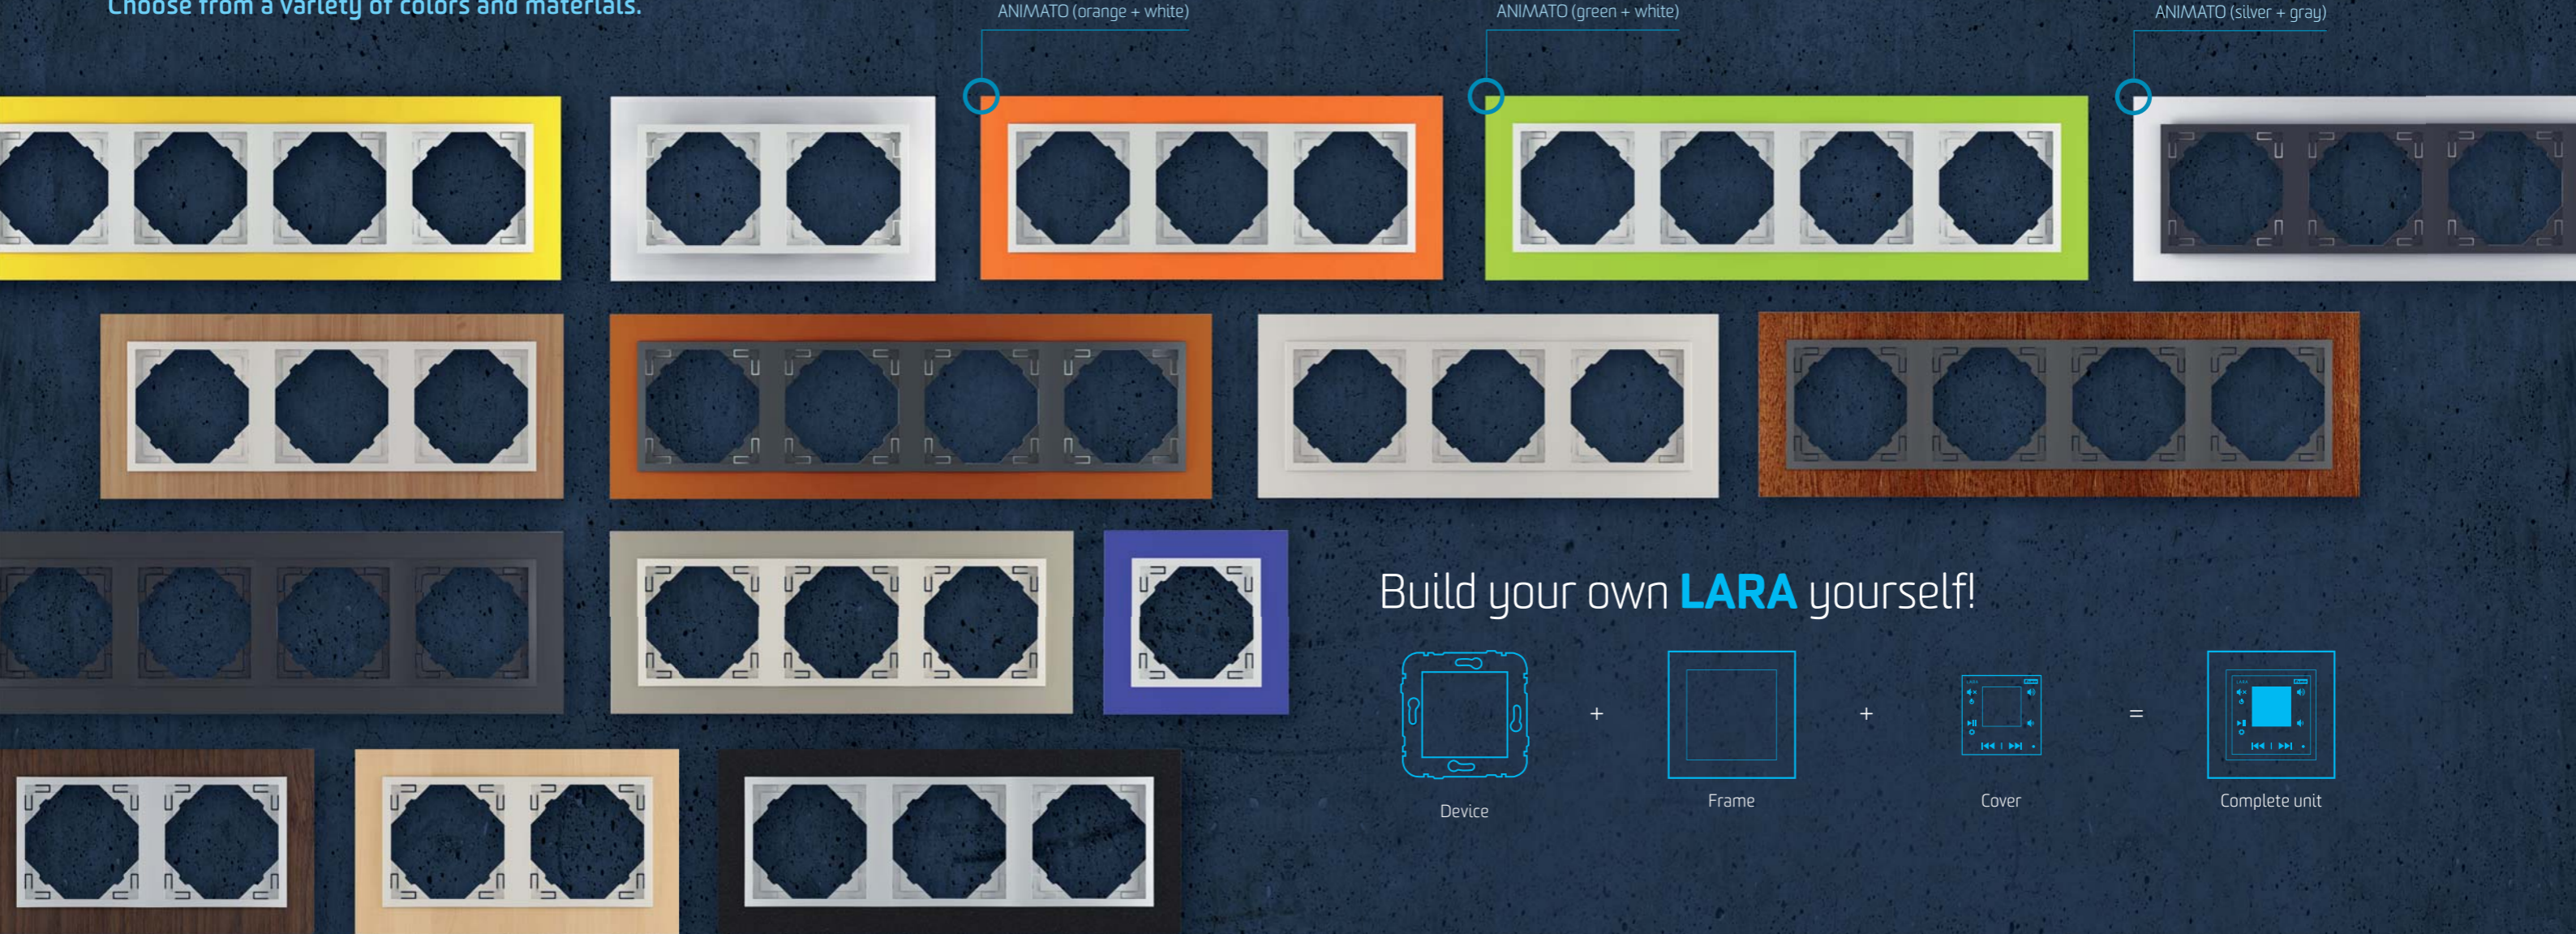

Make your interior design stand out - use **LARA**

Choose from a variety of colors and materials.

Build your own **LARA** yourself!