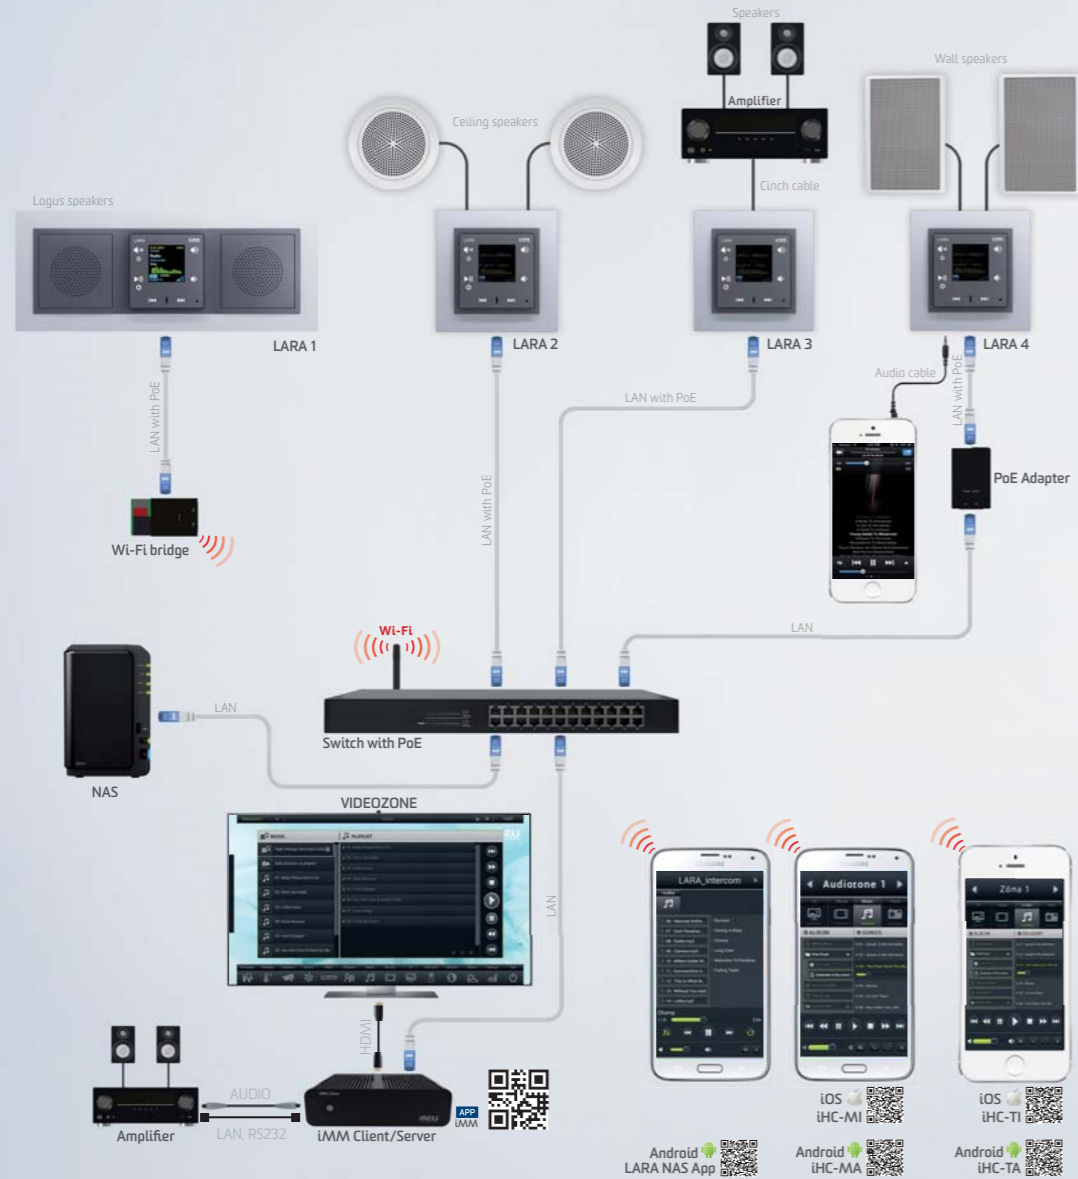

LARA

LARA Wiring diagram