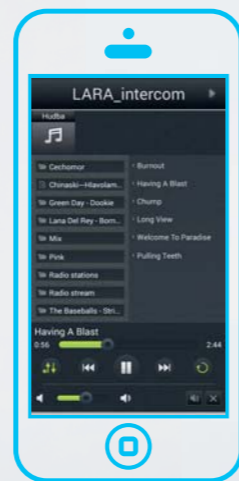

LIVING ROOM

Take advantage of all LARA features to ensure your comfort and convenience. Find out who is waiting at the entrance, call your kids to lunch or listen to your favourite music.

BATHROOM

Radio in your bathroom can create a pleasant and supportive atmosphere e.g. while taking a bath.

KITCHEN

Radio connected to a LAN or wireless network allows you to listen to the Internet radio.

But wait - that's not all! You can connect your LARA to your Smartphone, tablet, MP3, NAS Server.

LARA

Control options

Touch control:

You can control your LARA by capacitive touch-buttons

IR Remote controller:

You can control from the comfort of your couch in the living room and turn on your favourite music, switch a track and much more.

Smartphone

Apps for Smartphone provides unlimited possibilities for control.

Google play

LARA KIT

LARA & music in the switch

KIT FOR CONTROLLING MUSIC, WHICH PERFECTLY FITS IN YOUR HOME'S INTERIOR.

LARA is a music and internet radio player. We have registered 40 favorite Czech radios stations as presets stations, but you can easily change it using configurator. LARA plays the music stored in the NASA storage or in the external source (phone, MP3 player) connected through cable on the front panel of device. Inbuilt amplifier allows direct connection of speakers (in the same LOGUS 90 design) or allows connection of external in-wall or ceiling speakers.