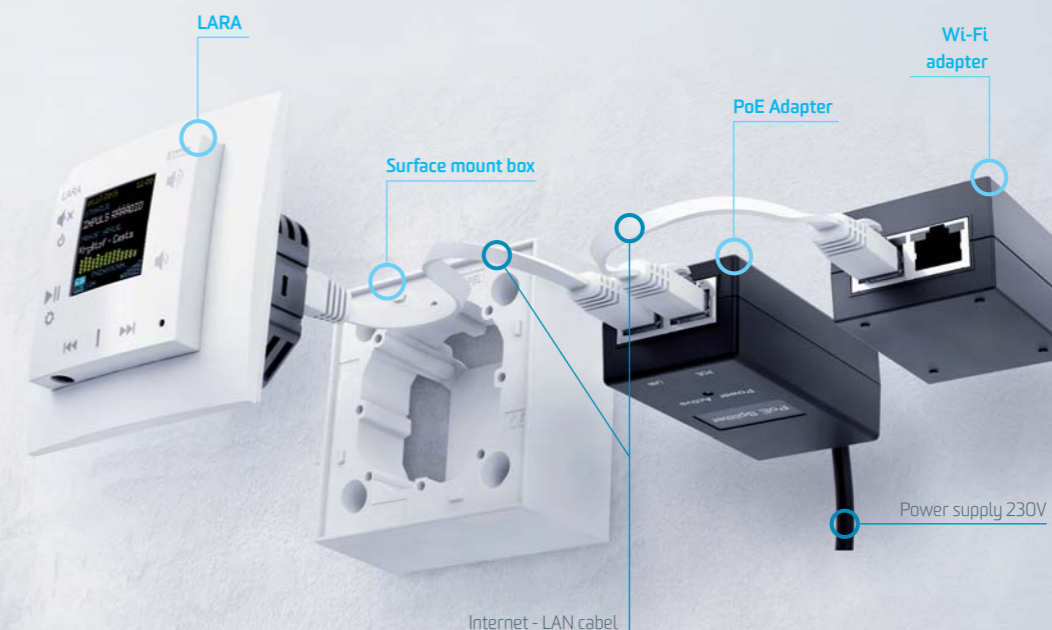

Kit for wireless connection You can not cut into the walls?

INFORMATION:

The power set is designed for installation in new as well as existing homes or apartments. It is used in everywhere where it is not possible to perform a construction work, or in any other way we can connect LARA to the internet LAN cable. The kit includes a power supply that should be plugged into the socket and an AirGateway for LARA wireless connection to the Internet.