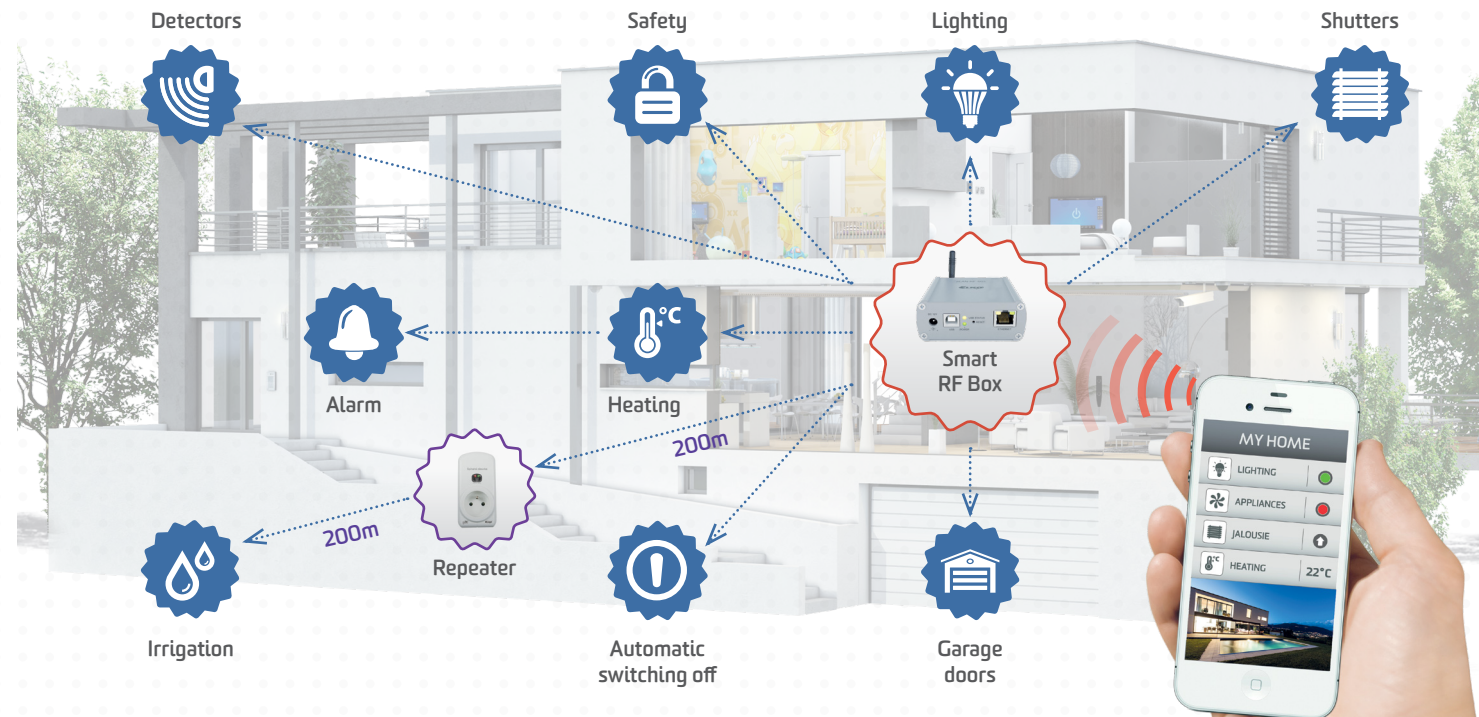

Using your Smartphone as a remote controller? Thanks to Smart IR box, you can control home appliances via a Smartphone. Thus you no longer need a bunch of controllers, you do not have to look for them, and you do not need to replace the battery. You always stick your phone in your pocket, always at hand. Moreover, you can control devices which are placed in another room (e.g. you can turn off TV in the children room).

Order code: 5163

KIT'S CONTENT

SMART IR BOX

IR TRANSMITTER

It is the mediator between a Smartphone and controlled appliances. Learned commands from existing controllers are assigned to the corresponding buttons in app.

It sends a command to the controlled devices using IR signal.

LET'S GET STARTED WITH SMART HOUSE SYSTEM CAN BE EXTENDED BY MANY OTHER FUNCTIONS ANYTIME

We would like to kindly introduce you a unique novelty launched onto the Czech market. Making your home comfortable has never been easier! This solution offers benefits such as energy savings, security or comfort you deserve!

YOUR HOUSE UNDER THE THUMB

KIT FOR CONTROLLING HOUSEHOLD VIA A SMARTPHONE

Control your house via a smartphone! This kit offers a unique combination of various units from wireless system that can be easily installed and set in your house. Through your Smartphone you can easily control lights, ventilation, air conditioning, heating or moreover monitor what is going on in your house when you are on holiday.